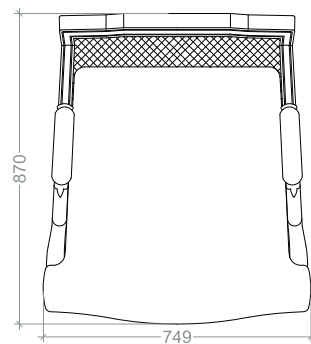

ACORRYE0101

ACORRYE0102

ACORRYE0103

DIMENSIONS

865mm X 779mm X 900mm

CHARLOTTE

Charlotte effortlessly blends modern aesthetics with luxe details. Presenting subdued luxury, perfect for your contemporary space.

ACORCHL0101

ACORCHL0102

ACORCHL0103

DIMENSIONS

800mm X 800mm X 900mm

ARTHUR

Indulge into timeless elegance with Arthur. Featuring delicate curves and plush padding, the chair exudes King-like warmth and comfort.

ACORART0101

ACORART0102

ACORART0103

DIMENSIONS

805mm X 775mm X 1070mm

SAVANNAH

A modern take on traditional design.
Savannah envelopes you into
divine comfort with its wide proportions
and adept craftsmanship.

ACORSVN0101

ACORSVN0102

ACORSVN0103

DIMENSIONS

870mm X 751mm X 930mm

The Orion Collection

ACORLEO0101

ACORELR0101