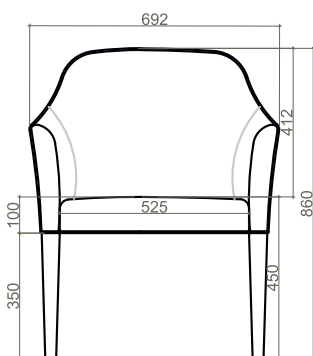

CHRMREY0101

CHRMREY0102

CHRMREY0103

CHRMREY0104

DIMENSIONS

700mm X 692mm X 860mm

DECKER

Soft lines envelope around plush padding boasting of a contemporary appeal. Decker's vibrant back contrasts with its neutral colour palette, to lighten up your space.