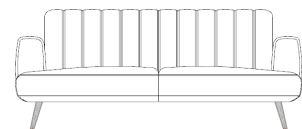

L W H

□□ 1550X880X880

L W H

□□□ 2110X880X880

L W H

ERCOLE

With its handsome brass finished legs and beautifully channelled backrest - Ercole is a combination of contemporary simplicity with mid-century character. Add to it broad armrests with generous seating proportions, you get comfort that is unbeatable.