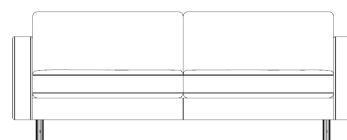

Landzkrona

SEATING

DIMENSIONS (mm)

□ 890X850X780

L W H

□ □ 2050X850X880

L W H