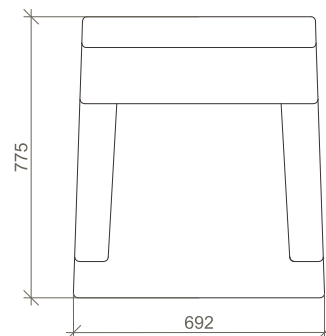

ACRCPLO0101

ACRCPLO0102

ACRCPLO0103

DIMENSIONS

800mm x 750mm x 850mm

MAREE

Maree will steal the spot light with its mesmerising patterns. Featuring sleek wooden legs and enveloped in sumptuous padding, the chair will be a coveted addition to your space.

ACRCALD0101

ACRCALD0102

ACRCALD0103

DIMENSIONS

850mm x 800mm x 850mm

The Rochelle Collection

ACRCDRN0104

ACRCPLO0101

DIMENSIONS

830mm X 870mm X 970mm

HARRIET

Resting on beautifully carved legs and paired with a richly padded ottoman, Harriet is a symphony of timeless elegance and polished comfort.

ACOTHRT0101

ACOTHRT0102

ACOTHRT0103

DIMENSIONS

774mm X 690mm X 844mm

The Otter Collection

ACOTBEL0101

ACOTHRT0101

The Attila Collection

DEREK