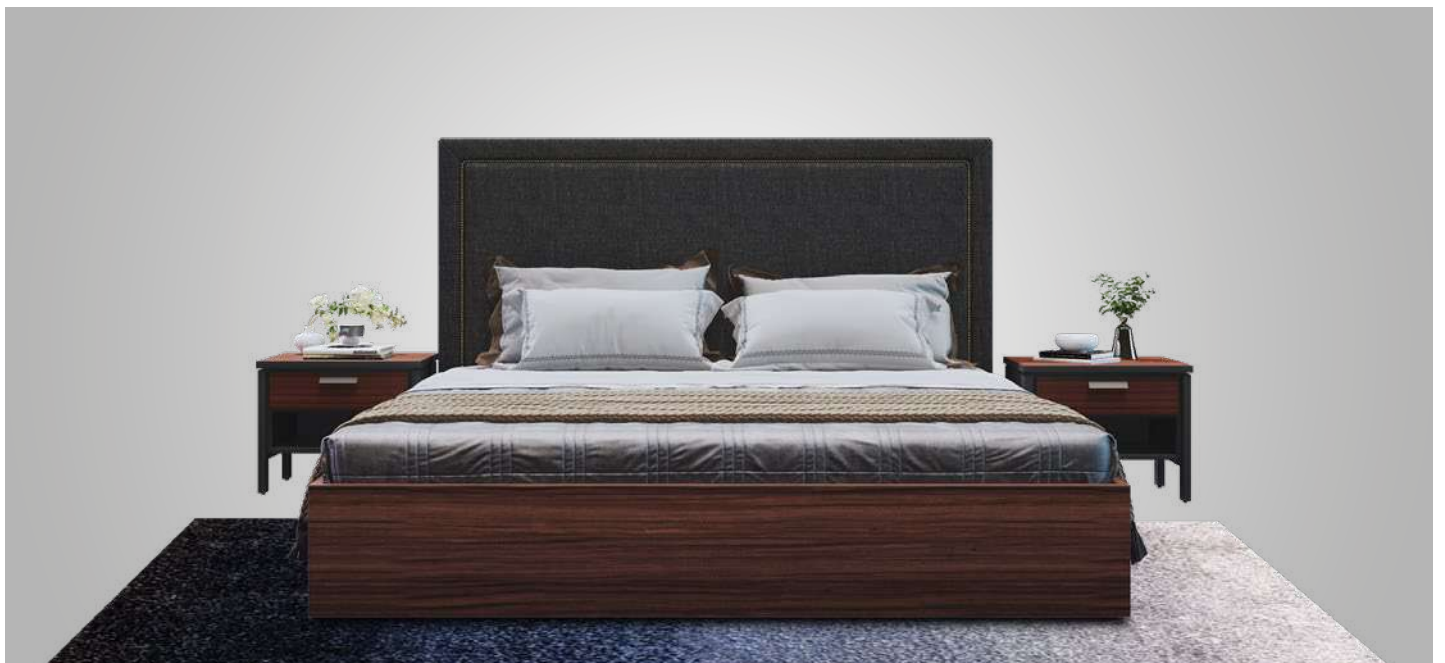

QUEEN SIZE

2055mm x 1611mm x 1200mm

Mattress Size: 1981mm X 1524mm

KING SIZE

2085mm x 1912mm x 1200mm

Mattress Size: 1981mm X 1829mm

QUEEN SIZE

2055mm x 1611mm x 1200mm

Mattress Size: 1981mm X 1524mm