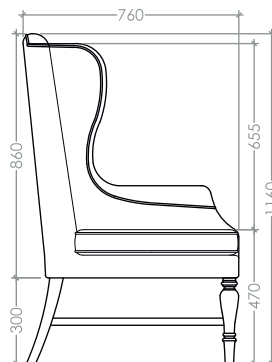

ACORRYE0101

ACORRYE0102

ACORRYE0103

DIMENSIONS

865mm X 779mm X 900mm

CHARLOTTE

Charlotte effortlessly blends modern aesthetics with luxe details. Presenting subdued luxury, perfect for your contemporary space.

ACORSVN0101

ACORSVN0102

ACORSVN0103

DIMENSIONS

870mm X 751mm X 930mm

The Orion Collection

ACORLEO0101

ACORELR0101

ACESDVS0101

ACESDVS0102

ACESDVS0103

DIMENSIONS

950mm X 847mm X 1009mm

EDEN

Resonating with contemporary design ideologies, Eden features a conglomeration of craftsmanship and luxe living.

ACESEDN0101

ACESEDN0102

ACESEDN0103

DIMENSIONS

760mm X 750mm X 1160mm

DAYLAN

Delicate stitching contrast Daylan's bold silhouette.

Creating a perfect stand-out piece for your contemporary setting.

ACESDYL0101