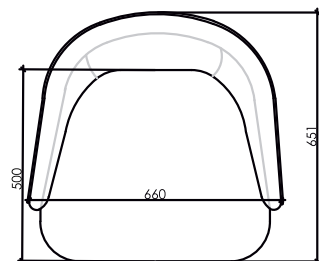

CHRMDKR0101

CHRMDKR0102

CHRMDKR0103

CHRMDKR0104

DIMENSIONS

651mm X 650mm X 850mm

SAMARA

With a broad channeled back, Samara is an amalgam of meticulous details and thoughtful craftsmanship. Designed to capture the essence of royalty in the era of minimalism.

CHRMSMR0101

CHRMSMR0102

CHRMSMR0103

CHRMSMR0104

DIMENSIONS

670mm X 600mm X 885mm

IRIS

Iris will become the highlight of your dining space with its unique cross bracing and dramatic backrest. The contrasting materials create a noticeable palette, letting you dine in both style and comfort.