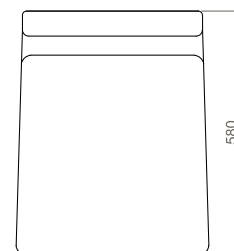

CHWSENG0101

CHWSENG0102

CHWSENG0103

CHWSENG0104

DIMENSIONS

580mm X 460mm X 880mm

BERDINE

Berdine with a stylish silhouette features a slightly curved back for lasting comfort. Its classic features, will be a timeless addition to your space.

CHWSBRD0101

CHWSBRD0102

CHWSBRD0103

CHWSBRD0104

DIMENSIONS

540mm X 510mm X 970mm

WALDEN

Embrace your aristocratic side with breathtaking details as Walden oozes sensuality with its scalloped back and delicate design.