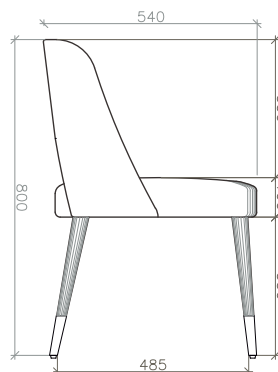

CHSPNP0101

CHSPNP0102

CHSPNP0103

CHSPNP0104

DIMENSIONS

540mm X 550mm X 800mm

RORY

Rory lets you make a statement without stealing all the focus. Its compact form is brought to life with concealed details for a seamless outlook.

CHSPROR0101

CHSPROR0102

CHSPROR0103

CHSPROR0104

DIMENSIONS

590mm X 512mm X 905mm

ZOE

A balance between sophistication & utility - Zoe dining chair will fit right into your definition of contemporary living with its tapering wooden legs and punctured back.

CHSPZOE0101

CHSPZOE0102

CHSPZOE0103

CHSPZOE0104

DIMENSIONS

540mm X 550mm X 800mm

The Spencer Collection

CHSPAML0101