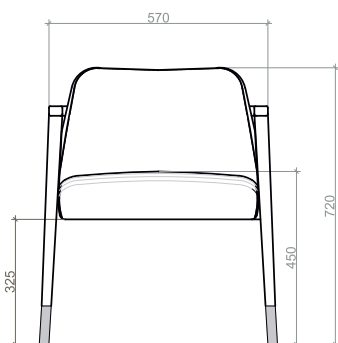

DIMENSIONS

635mm X 570mm X 720mm