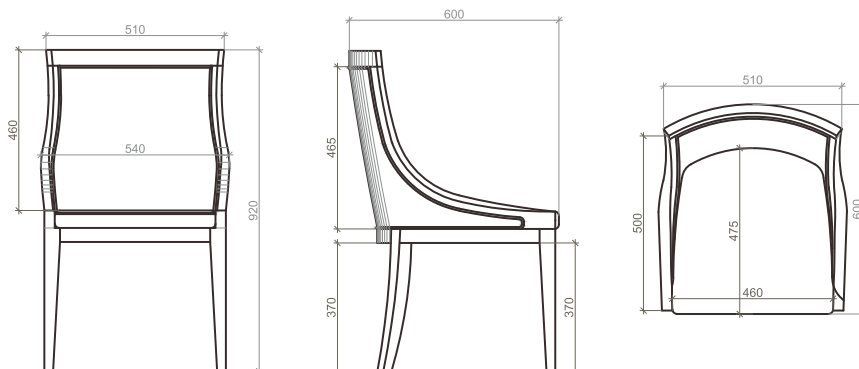

CHARURS0101

CHARURS0102

CHARURS0103

CHARURS0104

DIMENSIONS

600mm X 580mm X 900mm

ARETHA

Vintage design meets modern conviction to produce seamless comfort. Resting atop rounded wooden legs, Aretha will be an eye-catching addition to your space.

CHARART0101

CHARART0102

CHARART0103

CHARART0104

DIMENSIONS

600mm X 580mm X 900mm

CALISTA

Featuring comfort enveloped in a wooden frame, Calista will elevate your dinner parties with its minimalistic appeal.

CHARCLT0101

CHARCLT0102

CHARCLT0103

CHARCLT0104

DIMENSIONS

600mm X 540mm X 920mm

The Arlo Collection

CHARLOU0102

CHWSMIL0103

CHWSMIL0104

DIMENSIONS

575mm X 480mm X 855mm

ENIGMA

Enigma will make your supper stylish and lasting with its unique legs and tailored posture. The clean lines offer a contemporary appeal while you enjoy your evening in unrestricted confines.