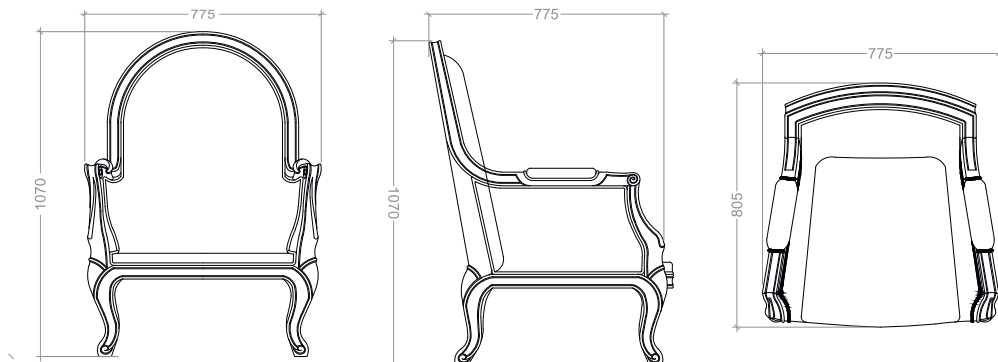

ACORRYE0101

ACORRYE0102

ACORRYE0103

DIMENSIONS

865mm X 779mm X 900mm

CHARLOTTE

Charlotte effortlessly blends modern aesthetics with luxe details. Presenting subdued luxury, perfect for your contemporary space.

ACORCHL0101

ACORCHL0102

ACORCHL0103

DIMENSIONS

800mm X 800mm X 900mm

ARTHUR

Indulge into timeless elegance with Arthur. Featuring delicate curves and plush padding, the chair exudes King-like warmth and comfort.

ACORART0101

ACORART0102

ACORART0103

DIMENSIONS

805mm X 775mm X 1070mm

SAVANNAH

A modern take on traditional design.
Savannah envelopes you into
divine comfort with its wide proportions
and adept craftsmanship.

ACORSVN0101

ACORSVN0102

ACORSVN0103

DIMENSIONS

870mm X 751mm X 930mm

The Orion Collection

ACORLEO0101

ACORELR0101