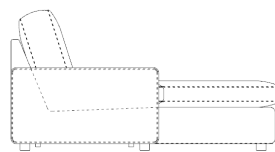

DIMENSIONS (mm)

□ 1630X1180X850 □□ 1700X900X850 □□□ 2400X900X850 □□□ 5580X1630X850
L W H L W H L W H L W H

LANDSKRONA

Combining simplicity & elegance - Landskrona with its modern design and straight lines can accentuate any interior style. The neat square arm profile gives it a tailored look while the biscuit tufting adds a decorative appeal.