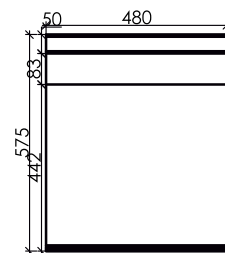

DIMENSIONS

575mm X 480mm X 855mm