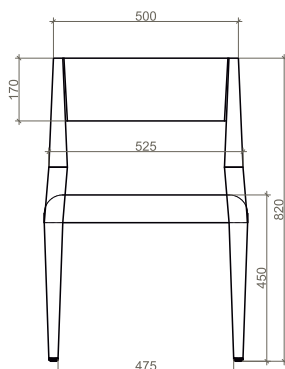

DIMENSIONS

550mm X 450mm X 810mm

PRARIE

Featuring a raised back, Prarie invites your guests for a comfortable evening. Its solid wooden frame celebrates true craftsmanship while balancing the modern lifestyle.

CHKAPRR0101

CHKAPRR0102

CHKAPRR0103

CHKAPRR0104

DIMENSIONS

550mm x 450mm x 800mm

AVA

An amalgamation of sharp and sleek lines, Ava reiterates the hidden beauty in the ordinary. Perfect to accentuate any interior style.

CHKAAVA0101

CHKAAVA0102

CHKAAVA0103

CHKAAVA0104

DIMENSIONS

590mm x 525mm x 820mm

The Kai Collection

CHKAEDN0102