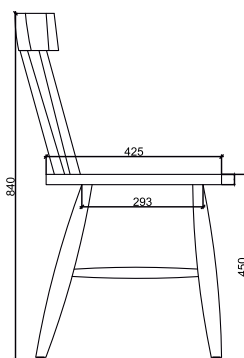

CHMSCAR0101

CHMSCAR0102

CHMSCAR0103

CHMSCAR0104

DIMENSIONS

547mm X 475mm X 850mm

CECILIA

Crafted from wood with a vibrant finish, Cecilia features a structural & raw silhouette. The high back adds comfort while the minimalistic appeal transcends passing trends.

CHMSCCL0101

CHMSCCL0102

CHMSCCL0103

CHMSCCL0104

DIMENSIONS

500mm X 425mm X 840mm

The Masaya Collection

CHMSALV0103