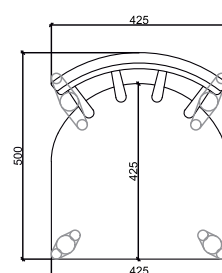

CHMSCAR0101

CHMSCAR0102

CHMSCAR0103

CHMSCAR0104

DIMENSIONS

547mm X 475mm X 850mm

CECILIA

Crafted from wood with a vibrant finish, Cecilia features a structural & raw silhouette. The high back adds comfort while the minimalistic appeal transcends passing trends.

CHMSCCL0101

CHMSCCL0102

CHMSCCL0103

CHMSCCL0104

DIMENSIONS

500mm X 425mm X 840mm

The Masaya Collection

CHMSALV0103