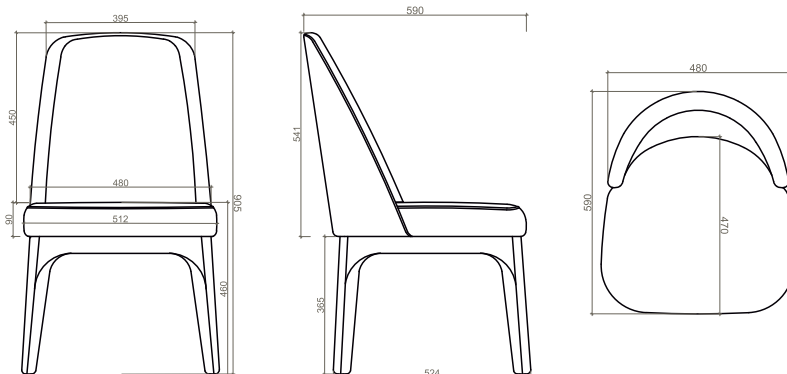

CHSPNP0101

CHSPNP0102

CHSPNP0103

CHSPNP0104

DIMENSIONS

540mm X 550mm X 800mm

RORY

Rory lets you make a statement without stealing all the focus. Its compact form is brought to life with concealed details for a seamless outlook.

CHSPROR0101

CHSPROR0102

CHSPROR0103

CHSPROR0104

DIMENSIONS

590mm X 512mm X 905mm

ZOE

A balance between sophistication & utility - Zoe dining chair will fit right into your definition of contemporary living with its tapering wooden legs and punctured back.

CHSPZOE0101

CHSPZOE0102

CHSPZOE0103

CHSPZOE0104

DIMENSIONS

540mm X 550mm X 800mm

The Spencer Collection

CHSPAML0101