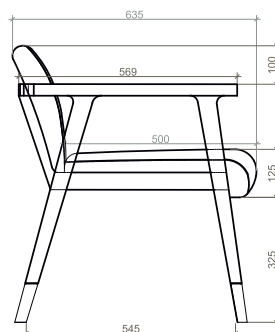

DIMENSIONS

635mm X 570mm X 720mm