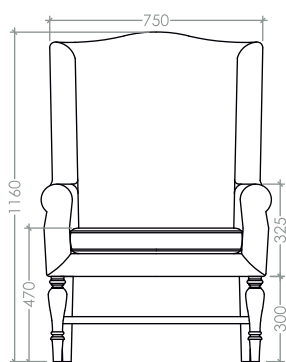

ACORRYE0101

ACORRYE0102

ACORRYE0103

DIMENSIONS

865mm X 779mm X 900mm

CHARLOTTE

Charlotte effortlessly blends modern aesthetics with luxe details. Presenting subdued luxury, perfect for your contemporary space.

ACORSVN0101

ACORSVN0102

ACORSVN0103

DIMENSIONS

870mm X 751mm X 930mm

The Orion Collection

ACORLEO0101

ACORELR0101

ACESDVS0101

ACESDVS0102

ACESDVS0103

DIMENSIONS

950mm X 847mm X 1009mm

EDEN

Resonating with contemporary design ideologies, Eden features a conglomeration of craftsmanship and luxe living.

ACESEDN0101

ACESEDN0102

ACESEDN0103

DIMENSIONS

760mm X 750mm X 1160mm

DAYLAN

Delicate stitching contrast Daylan's bold silhouette.

Creating a perfect stand-out piece for your contemporary setting.

ACESDYL0101