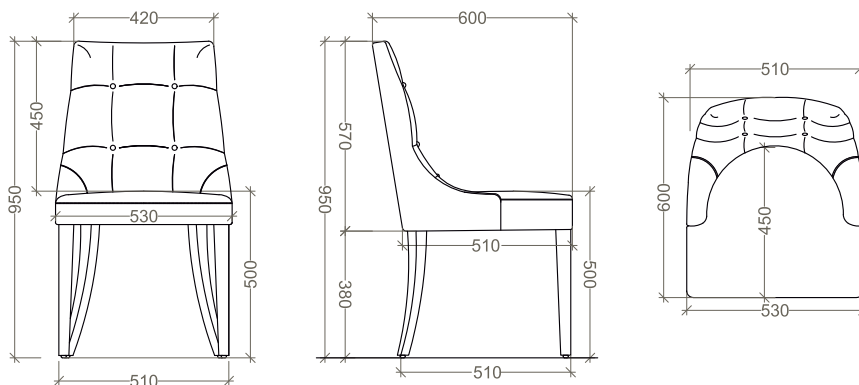

CHARLOU0101

CHARLOU0102

CHARLOU0103

CHARLOU0104

DIMENSIONS

600mm X 530mm X 950mm

URSULA

Ursula features a generous back with classic biscuit tufting. Its enthralling wooden finish is perfect to add a hint of glamour to your contemporary dining room!

CHARURS0101

CHARURS0102

CHARURS0103

CHARURS0104

DIMENSIONS

600mm X 580mm X 900mm

ARETHA

Vintage design meets modern conviction to produce seamless comfort. Resting atop rounded wooden legs, Aretha will be an eye-catching addition to your space.

CHARART0101

CHARART0102

CHARART0103

CHARART0104

DIMENSIONS

600mm X 580mm X 900mm

CALISTA

Featuring comfort enveloped in a wooden frame, Calista will elevate your dinner parties with its minimalistic appeal.