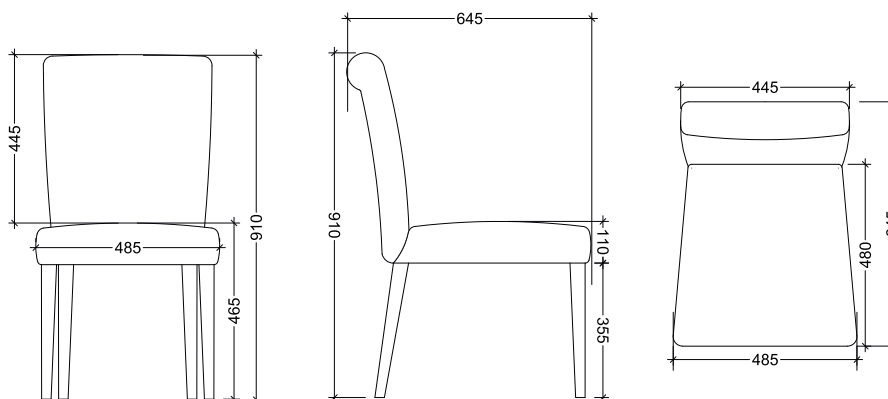

CHWSENG0101

CHWSENG0102

CHWSENG0103

CHWSENG0104

DIMENSIONS

580mm X 460mm X 880mm

BERDINE

Berdine with a stylish silhouette features a slightly curved back for lasting comfort. Its classic features, will be a timeless addition to your space.

CHWSBRD0101

CHWSBRD0102

CHWSBRD0103

CHWSBRD0104

DIMENSIONS

540mm X 510mm X 970mm

WALDEN

Embrace your aristocratic side with breathtaking details as Walden oozes sensuality with its scalloped back and delicate design.

CHWSWLD0101

CHWSWLD0102

CHWSWLD0103

CHWSWLD0104

DIMENSIONS

645mm X 485mm X 910mm

The Winsome Collection

CHWSMILO102

CHSPAML0101

CHSPAML0102

CHSPAML0103

CHSPAML0104

DIMENSIONS

550mm X 550mm X 810mm

DARCY

Beauty draped in minimalism - Darcy will refine the contemporary outlook of your space. The slightly pitched floating backrest radiates comfort with a mix of style!