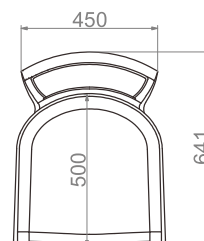

CHMSALV0101

CHMSALV0102

CHMSALV0103

CHMSALV0104

DIMENSIONS

641mm X 500mm X 928mm

CARA

Resting on tall wooden legs is your call to class and comfort. Cara brings in a feminine touch to your space while its appropriate proportions and splash of vibrant colours make it the perfect feature against minimal backdrops.

CHMSCAR0101

CHMSCAR0102

CHMSCAR0103

CHMSCAR0104

DIMENSIONS

547mm X 475mm X 850mm

CECILIA

Crafted from wood with a vibrant finish, Cecilia features a structural & raw silhouette. The high back adds comfort while the minimalistic appeal transcends passing trends.