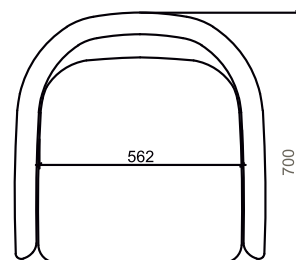

CHRMREY0101

CHRMREY0102

CHRMREY0103

CHRMREY0104

DIMENSIONS

700mm X 692mm X 860mm

DECKER

Soft lines envelope around plush padding boasting of a contemporary appeal. Decker's vibrant back contrasts with its neutral colour palette, to lighten up your space.