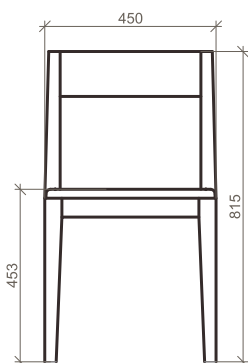

DIMENSIONS

550mm X 450mm X 810mm

PRARIE

Featuring a raised back, Prarie invites your guests for a comfortable evening. Its solid wooden frame celebrates true craftsmanship while balancing the modern lifestyle.