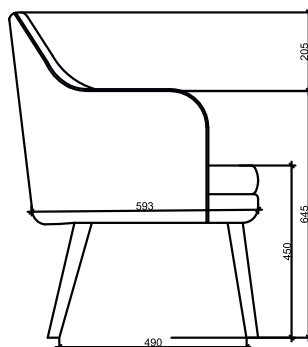

CHRMDKR0101

CHRMDKR0102

CHRMDKR0103

CHRMDKR0104

DIMENSIONS

651mm X 650mm X 850mm

SAMARA

With a broad channeled back, Samara is an amalgam of meticulous details and thoughtful craftsmanship. Designed to capture the essence of royalty in the era of minimalism.

CHRMSMR0101

CHRMSMR0102

CHRMSMR0103

CHRMSMR0104

DIMENSIONS

670mm X 600mm X 885mm

IRIS

Iris will become the highlight of your dining space with its unique cross bracing and dramatic backrest. The contrasting materials create a noticeable palette, letting you dine in both style and comfort.