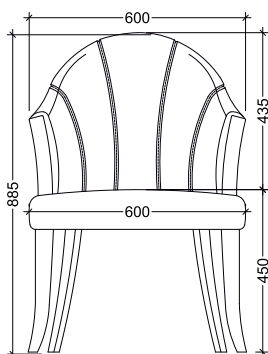

CHRMSMR0101

CHRMSMR0102

CHRMSMR0103

CHRMSMR0104

DIMENSIONS

670mm X 600mm X 885mm

IRIS

Iris will become the highlight of your dining space with its unique cross bracing and dramatic backrest. The contrasting materials create a noticeable palette, letting you dine in both style and comfort.