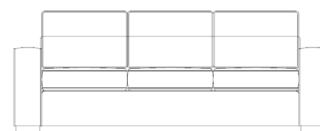

Westerville

SEATING

DIMENSIONS (mm)

□□ 1650X935X880

L W H

□□□ 2235X935X880

L W H