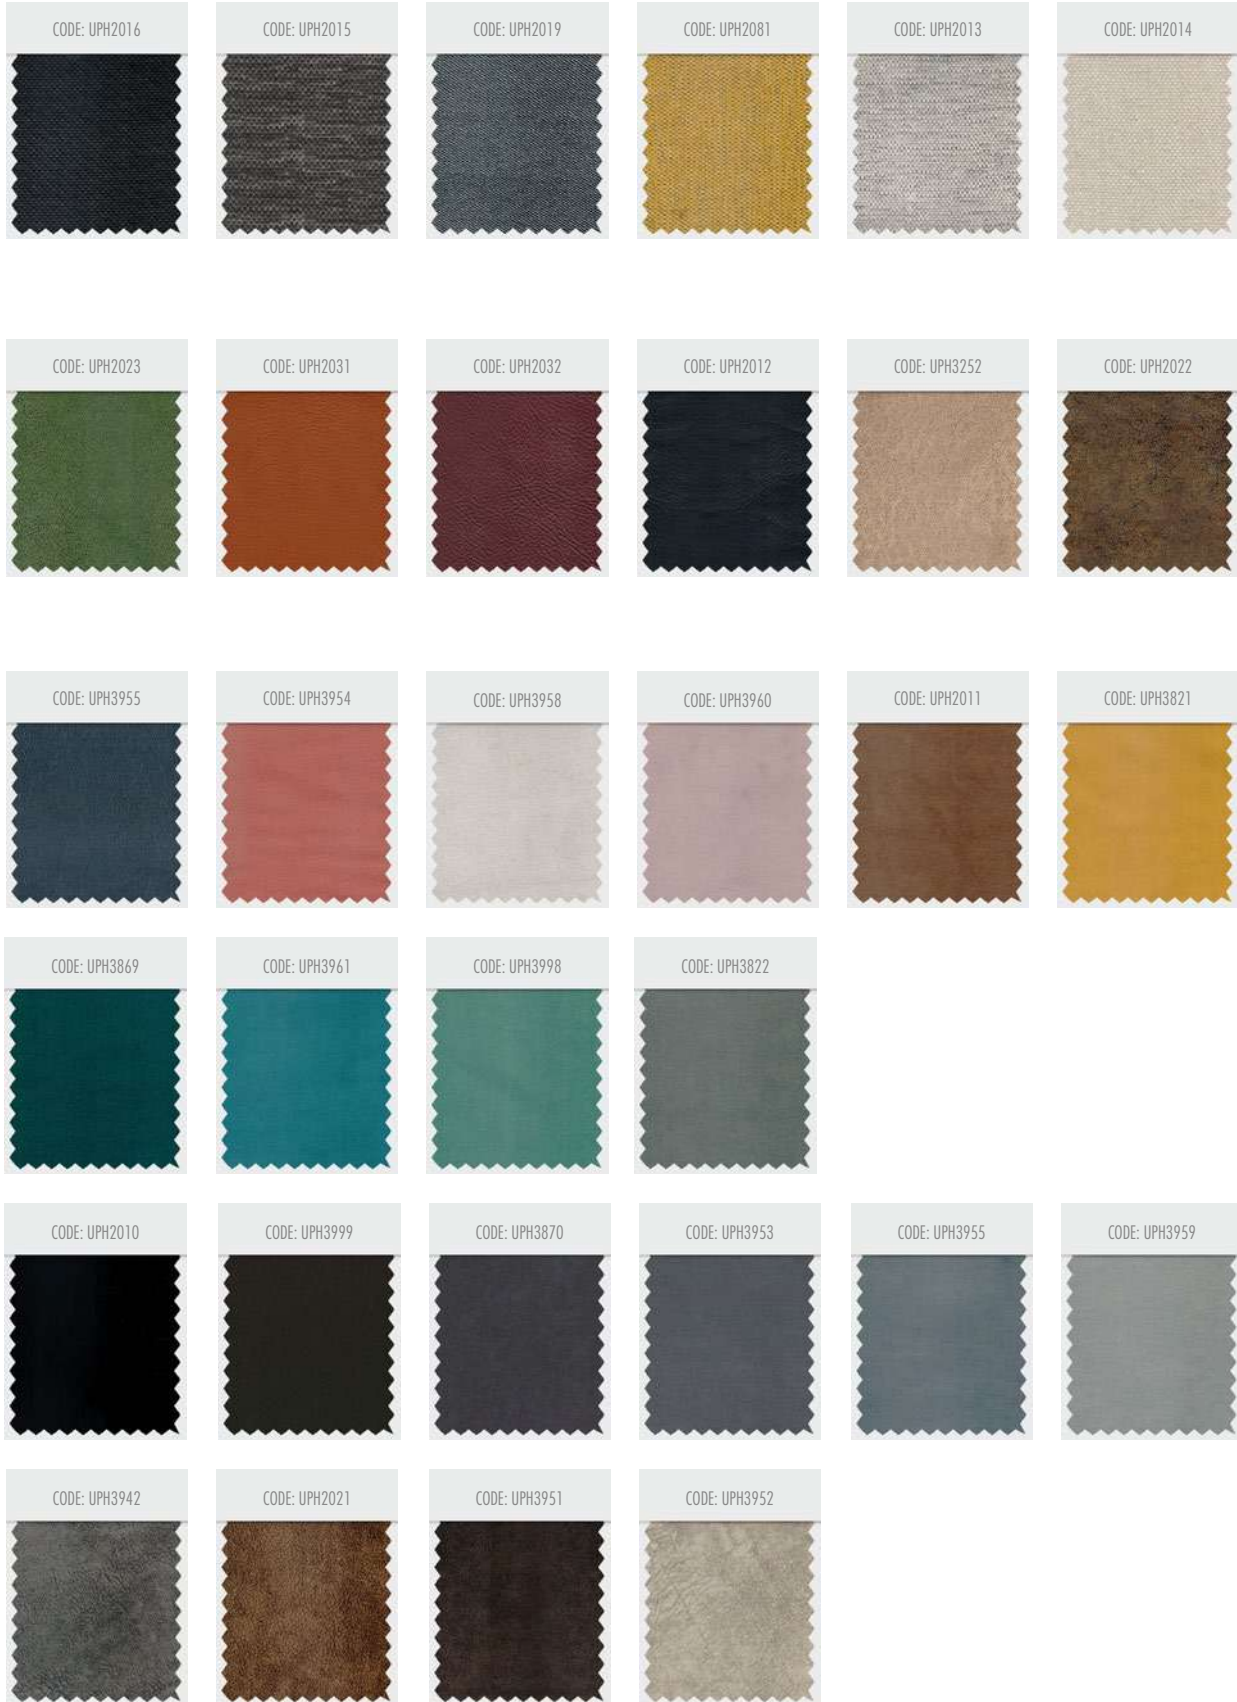

Upholstery