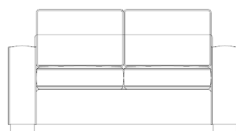

Westerville

SEATING

DIMENSIONS (mm)

□□ 1650X935X880

L W H

□□□ 2235X935X880

L W H