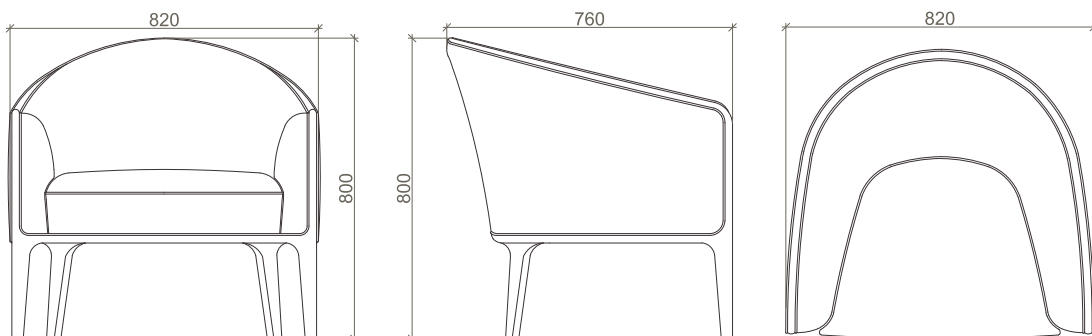

DIMENSIONS

715mm x 620mm x 960mm

BARON

Featuring button tufts and tight seating, Baron is a confluence of style and comfort. Creating an irresistible spot in your space.

ACKRBRN0101

ACKRBRN0102

ACKRBRN0103

DIMENSIONS

735mm X 731mm X 750mm

KERA

Kera, with its broad channelled back and plush padding is a tangible definition of seamless comfort.

ACKRKRA0101

ACKRKRA0102

ACKRKRA0103

DIMENSIONS

760mm X 820mm X 800mm

GLYN

With a sleek silhouette, Glyn will be the perfect addition to your urban space. Effortlessly bridging style and comfort.

ACKRGLN0101

ACKRGLN0102

ACKRGLN0103

DIMENSIONS

730mm X 730mm X 790mm

The Kairo Collection