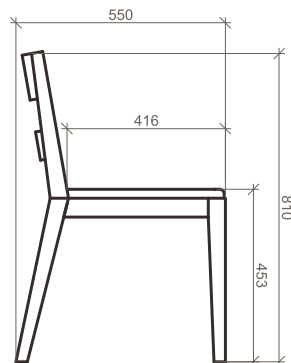

DIMENSIONS

550mm X 450mm X 810mm

PRARIE

Featuring a raised back, Prarie invites your guests for a comfortable evening. Its solid wooden frame celebrates true craftsmanship while balancing the modern lifestyle.