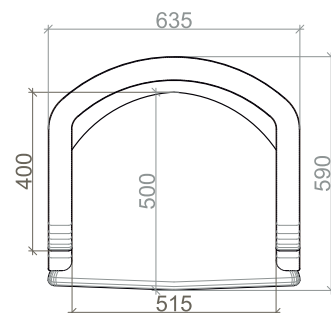

CHPRPTT0101

CHPRPTT0102

CHPRPTT0103

CHPRPTT0104

DIMENSIONS

598mm X 500mm X 850mm

ALWIN

The carefully considered proportions, allow Alwin to anchor into any interior space. The seamless upholstery and solid legs combine to create modern simplicity while alluding of a distinct character.

CHPRALW0101

CHPRALW0102

CHPRALW0103

CHPRALW0104

DIMENSIONS

590mm X 635mm X 780mm

REUBEN

Compliment your neutral home décor or contrast with a bright colour palette, Rueben's clean aesthetic with gently flared arms will be a timeless addition to your space.