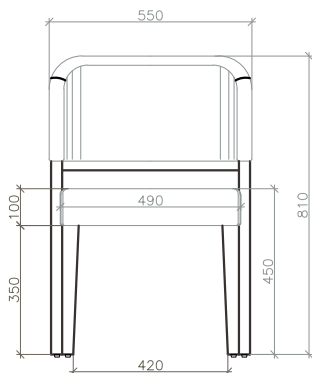

CHWSWLD0101

CHWSWLD0102

CHWSWLD0103

CHWSWLD0104

DIMENSIONS

645mm X 485mm X 910mm

The Winsome Collection

CHWSMILO102

CHSPAML0101

CHSPAML0102

CHSPAML0103

CHSPAML0104

DIMENSIONS

550mm X 550mm X 810mm

DARCY

Beauty draped in minimalism - Darcy will refine the contemporary outlook of your space. The slightly pitched floating backrest radiates comfort with a mix of style!

CHSPDRC0101

CHSPDRC0102

CHSPDRC0103

CHSPDRC0104

DIMENSIONS

600mm X 550mm X 900mm

PENELOPE

Sit back in style as Penelope adds the missing dimension to your space with its ultra-slim body, that brings in modern refinement without compromising comfort.

CHSPNP0101

CHSPNP0102

CHSPNP0103

CHSPNP0104

DIMENSIONS

540mm X 550mm X 800mm

RORY

Rory lets you make a statement without stealing all the focus. Its compact form is brought to life with concealed details for a seamless outlook.