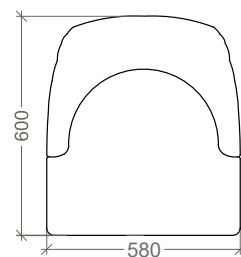

CHARART0101

CHARART0102

CHARART0103

CHARART0104

DIMENSIONS

600mm X 580mm X 900mm

CALISTA

Featuring comfort enveloped in a wooden frame, Calista will elevate your dinner parties with its minimalistic appeal.