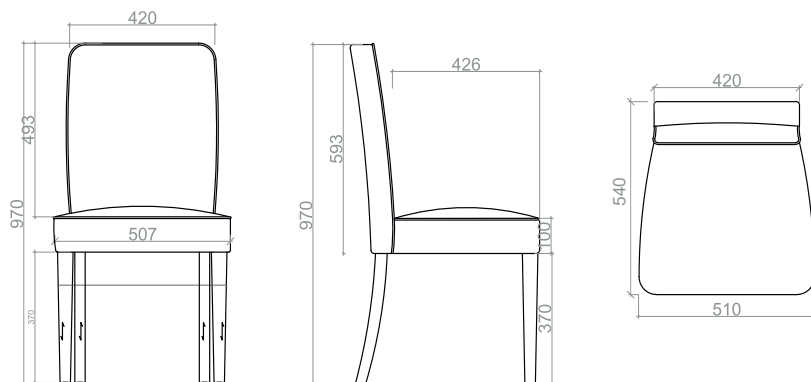

CHARART0101

CHARART0102

CHARART0103

CHARART0104

DIMENSIONS

600mm X 580mm X 900mm

CALISTA

Featuring comfort enveloped in a wooden frame, Calista will elevate your dinner parties with its minimalistic appeal.

CHWSENG0101

CHWSENG0102

CHWSENG0103

CHWSENG0104

DIMENSIONS

580mm X 460mm X 880mm

BERDINE

Berdine with a stylish silhouette features a slightly curved back for lasting comfort. Its classic features, will be a timeless addition to your space.

CHWSBRD0101

CHWSBRD0102

CHWSBRD0103

CHWSBRD0104

DIMENSIONS

540mm X 510mm X 970mm

WALDEN

Embrace your aristocratic side with breathtaking details as Walden oozes sensuality with its scalloped back and delicate design.

CHWSWLD0101

CHWSWLD0102

CHWSWLD0103

CHWSWLD0104

DIMENSIONS

645mm X 485mm X 910mm

The Winsome Collection

CHWSMILO102