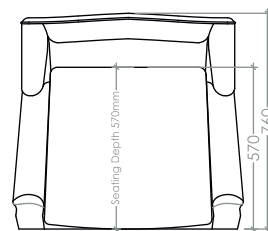

ACORRYE0101

ACORRYE0102

ACORRYE0103

DIMENSIONS

865mm X 779mm X 900mm

CHARLOTTE

Charlotte effortlessly blends modern aesthetics with luxe details. Presenting subdued luxury, perfect for your contemporary space.

ACESDVS0101

ACESDVS0102

ACESDVS0103

DIMENSIONS

950mm X 847mm X 1009mm

EDEN

Resonating with contemporary design ideologies, Eden features a conglomeration of craftsmanship and luxe living.

ACESEDN0101

ACESEDN0102

ACESEDN0103

DIMENSIONS

760mm X 750mm X 1160mm

DAYLAN

Delicate stitching contrast Daylan's bold silhouette.

Creating a perfect stand-out piece for your contemporary setting.

ACESDYL0101

ACESDYL0102

ACESDYL0103

DIMENSIONS

800mm X 800mm X 1000mm

CYRUS

Brighten up that dull corner with idyllic prints and classic high-back vintage design. Allowing you to sink into its sumptuous softness and generous proportions, Cyrus is a haven of comfort.