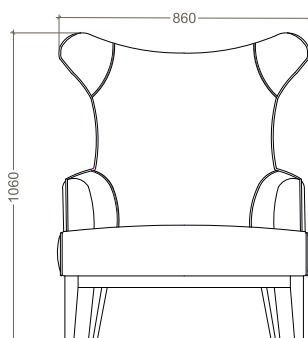

ACORRYE0101

ACORRYE0102

ACORRYE0103

DIMENSIONS

865mm X 779mm X 900mm

CHARLOTTE

Charlotte effortlessly blends modern aesthetics with luxe details. Presenting subdued luxury, perfect for your contemporary space.

ACESCRS0101

ACESCRS0102

ACESCRS0103

DIMENSIONS

700mm x 650mm x 1050mm

DAN WING CHAIR

Our Dan Wing Armchair exudes modern aesthetics in a sumptuous silhouette. With its curved back and spacious upholstery, this piece is sure to find its way into the intimate reading corners of your home.

ACESDWC0101

ACESDWC0102

ACESDWC0103

DIMENSIONS

945mm X 870mm X 1060mm

The Espen Collection

ACESDVS0102

ACESEDN0101

ACRCPLO0101

ACRCPLO0102

ACRCPLO0103

DIMENSIONS

800mm x 750mm x 850mm

MAREE

Maree will steal the spot light with its mesmerising patterns. Featuring sleek wooden legs and enveloped in sumptuous padding, the chair will be a coveted addition to your space.