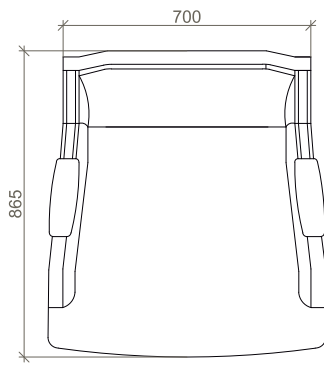

ACORLEO0102

ACORLEO0103

DIMENSIONS

700mm X 638mm X 1000mm

ELROY

Envelope into vintage bliss with Elroy. With a gorgeous silhouette featuring soft curves and enthralling details, the chair will breathe luxury into your space.

ACORELR0101

ACORELR0102

ACORELR0103

DIMENSIONS

825mm X 749mm X 1150mm

RYEN

Evocative of the palatial era with its plush padding and sumptuous details. Ryen brings in a hint of luxury into your modern spaces.

ACORRYE0101

ACORRYE0102

ACORRYE0103

DIMENSIONS

865mm X 779mm X 900mm

CHARLOTTE

Charlotte effortlessly blends modern aesthetics with luxe details. Presenting subdued luxury, perfect for your contemporary space.

ACORCHL0101

ACORCHL0102

ACORCHL0103

DIMENSIONS

800mm X 800mm X 900mm

ARTHUR

Indulge into timeless elegance with Arthur. Featuring delicate curves and plush padding, the chair exudes King-like warmth and comfort.