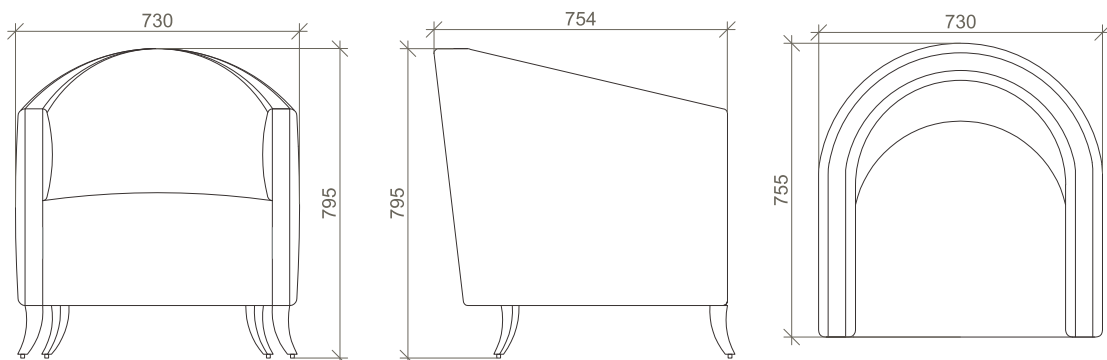

ACORRYE0101

ACORRYE0102

ACORRYE0103

DIMENSIONS

865mm X 779mm X 900mm

CHARLOTTE

Charlotte effortlessly blends modern aesthetics with luxe details. Presenting subdued luxury, perfect for your contemporary space.

ACATDRK0101

ACATDRK0102

ACATDRK0103

DIMENSIONS

850mm x 800mm x 850mm

IVAN

Embellished with deep diamond tufting and featuring a curved back, Ivan suffuses elegance into your space.

ACATIVN0101

ACATIVN0102

ACATIVN0103

DIMENSIONS

755mm X 730mm X 795mm

FIANNA

Fianna encompasses a sophisticated flair with its chanelled back and delicate form. With a heavily padded back and seat, it is sure to become your most comfortable spot.