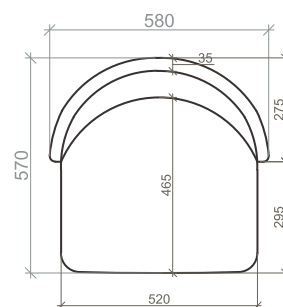

CHRMSMR0101

CHRMSMR0102

CHRMSMR0103

CHRMSMR0104

DIMENSIONS

670mm X 600mm X 885mm

IRIS

Iris will become the highlight of your dining space with its unique cross bracing and dramatic backrest. The contrasting materials create a noticeable palette, letting you dine in both style and comfort.

CHRMIRS0101

CHRMIRS0102

CHRMIRS0103

CHRMIRS0104

DIMENSIONS

570mm X 580mm X 840mm

The Richmond Collection

CHRMEME0101