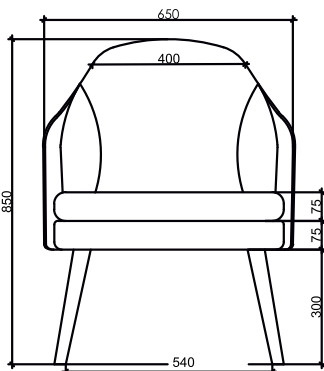

CHRMDKR0101

CHRMDKR0102

CHRMDKR0103

CHRMDKR0104

DIMENSIONS

651mm X 650mm X 850mm

SAMARA

With a broad channeled back, Samara is an amalgam of meticulous details and thoughtful craftsmanship. Designed to capture the essence of royalty in the era of minimalism.

CHRMSMR0101

CHRMSMR0102

CHRMSMR0103

CHRMSMR0104

DIMENSIONS

670mm X 600mm X 885mm

IRIS

Iris will become the highlight of your dining space with its unique cross bracing and dramatic backrest. The contrasting materials create a noticeable palette, letting you dine in both style and comfort.