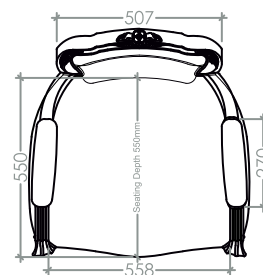

ACORLEO0102

ACORLEO0103

DIMENSIONS

700mm X 638mm X 1000mm

ELROY

Envelope into vintage bliss with Elroy. With a gorgeous silhouette featuring soft curves and enthralling details, the chair will breathe luxury into your space.

ACORRYE0101

ACORRYE0102

ACORRYE0103

DIMENSIONS

865mm X 779mm X 900mm

CHARLOTTE

Charlotte effortlessly blends modern aesthetics with luxe details. Presenting subdued luxury, perfect for your contemporary space.