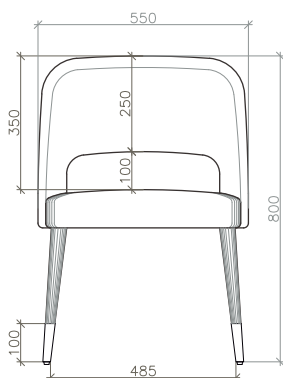

CHSPAML0101

CHSPAML0102

CHSPAML0103

CHSPAML0104

DIMENSIONS

550mm X 550mm X 810mm

DARCY

Beauty draped in minimalism - Darcy will refine the contemporary outlook of your space. The slightly pitched floating backrest radiates comfort with a mix of style!

CHSPDRC0101

CHSPDRC0102

CHSPDRC0103

CHSPDRC0104

DIMENSIONS

600mm X 550mm X 900mm

PENELOPE

Sit back in style as Penelope adds the missing dimension to your space with its ultra-slim body, that brings in modern refinement without compromising comfort.

CHSPNP0101

CHSPNP0102

CHSPNP0103

CHSPNP0104

DIMENSIONS

540mm X 550mm X 800mm

RORY

Rory lets you make a statement without stealing all the focus. Its compact form is brought to life with concealed details for a seamless outlook.

CHSPROR0101

CHSPROR0102

CHSPROR0103

CHSPROR0104

DIMENSIONS

590mm X 512mm X 905mm

ZOE

A balance between sophistication & utility - Zoe dining chair will fit right into your definition of contemporary living with its tapering wooden legs and punctured back.