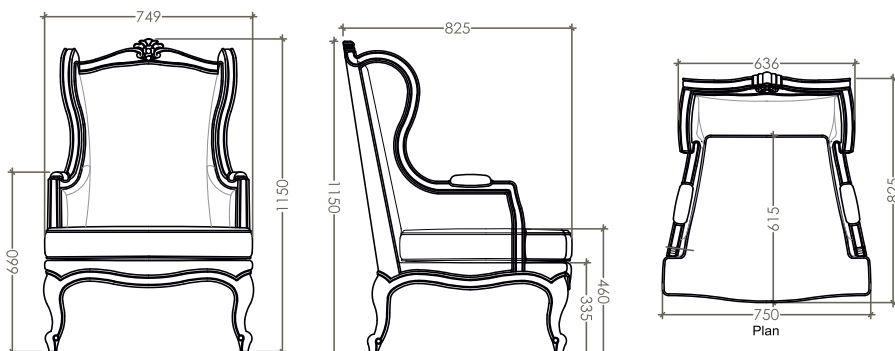

ACORLEO0102

ACORLEO0103

DIMENSIONS

700mm X 638mm X 1000mm

ELROY

Envelope into vintage bliss with Elroy. With a gorgeous silhouette featuring soft curves and enthralling details, the chair will breathe luxury into your space.

ACORELR0101

ACORELR0102

ACORELR0103

DIMENSIONS

825mm X 749mm X 1150mm

RYEN

Evocative of the palatial era with its plush padding and sumptuous details. Ryen brings in a hint of luxury into your modern spaces.

ACORRYE0101

ACORRYE0102

ACORRYE0103

DIMENSIONS

865mm X 779mm X 900mm

CHARLOTTE

Charlotte effortlessly blends modern aesthetics with luxe details. Presenting subdued luxury, perfect for your contemporary space.

ACORCHL0101

ACORCHL0102

ACORCHL0103

DIMENSIONS

800mm X 800mm X 900mm

ARTHUR

Indulge into timeless elegance with Arthur. Featuring delicate curves and plush padding, the chair exudes King-like warmth and comfort.