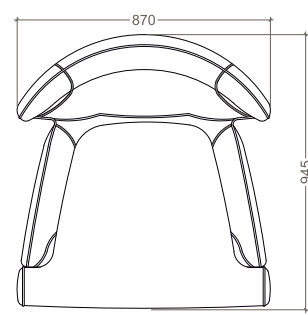

ACESEDN0102

ACESEDN0103

DIMENSIONS

760mm X 750mm X 1160mm

DAYLAN

Delicate stitching contrast Daylan's bold silhouette.

Creating a perfect stand-out piece for your contemporary setting.

ACESDYL0101

ACESCRS0101

ACESCRS0102

ACESCRS0103

DIMENSIONS

700mm x 650mm x 1050mm

DAN WING CHAIR

Our Dan Wing Armchair exudes modern aesthetics in a sumptuous silhouette. With its curved back and spacious upholstery, this piece is sure to find its way into the intimate reading corners of your home.

ACESDWC0101

ACESDWC0102

ACESDWC0103

DIMENSIONS

945mm X 870mm X 1060mm

The Espen Collection

ACESDVS0102

ACESEDN0101

ACRCPLO0101

ACRCPLO0102

ACRCPLO0103

DIMENSIONS

800mm x 750mm x 850mm

MAREE

Maree will steal the spot light with its mesmerising patterns. Featuring sleek wooden legs and enveloped in sumptuous padding, the chair will be a coveted addition to your space.