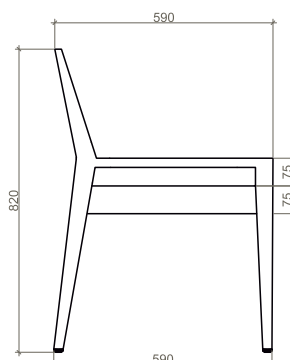

DIMENSIONS

550mm X 450mm X 810mm

PRARIE

Featuring a raised back, Prarie invites your guests for a comfortable evening. Its solid wooden frame celebrates true craftsmanship while balancing the modern lifestyle.

CHKAAVA0101

CHKAAVA0102

CHKAAVA0103

CHKAAVA0104

DIMENSIONS

590mm x 525mm x 820mm

The Kai Collection

CHKAEDN0102