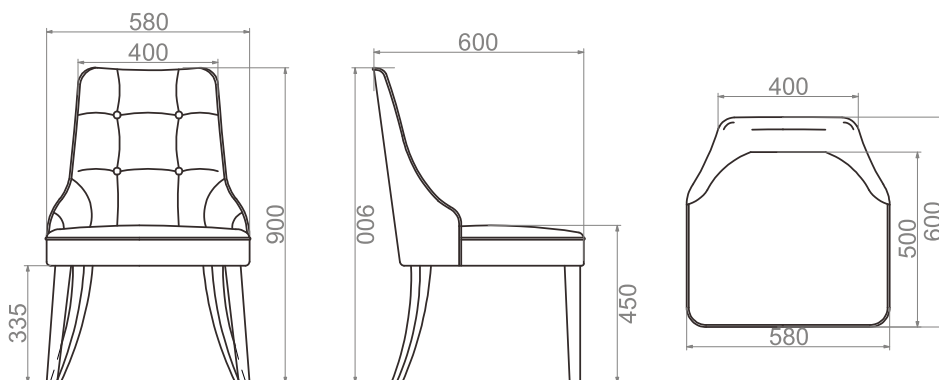

CHARLOU0101

CHARLOU0102

CHARLOU0103

CHARLOU0104

DIMENSIONS

600mm X 530mm X 950mm

URSULA

Ursula features a generous back with classic biscuit tufting. Its enthralling wooden finish is perfect to add a hint of glamour to your contemporary dining room!

CHARURS0101

CHARURS0102

CHARURS0103

CHARURS0104

DIMENSIONS

600mm X 580mm X 900mm

ARETHA

Vintage design meets modern conviction to produce seamless comfort. Resting atop rounded wooden legs, Aretha will be an eye-catching addition to your space.

CHARART0101

CHARART0102

CHARART0103

CHARART0104

DIMENSIONS

600mm X 580mm X 900mm

CALISTA

Featuring comfort enveloped in a wooden frame, Calista will elevate your dinner parties with its minimalistic appeal.