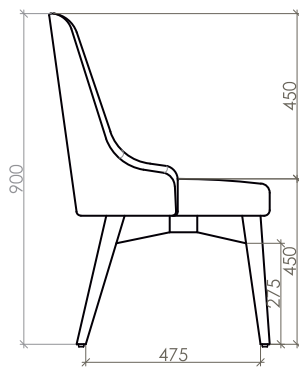

CHSPAML0101

CHSPAML0102

CHSPAML0103

CHSPAML0104

DIMENSIONS

550mm X 550mm X 810mm

DARCY

Beauty draped in minimalism - Darcy will refine the contemporary outlook of your space. The slightly pitched floating backrest radiates comfort with a mix of style!

CHSPDRC0101

CHSPDRC0102

CHSPDRC0103

CHSPDRC0104

DIMENSIONS

600mm X 550mm X 900mm

PENELOPE

Sit back in style as Penelope adds the missing dimension to your space with its ultra-slim body, that brings in modern refinement without compromising comfort.

CHSPNP0101

CHSPNP0102

CHSPNP0103

CHSPNP0104

DIMENSIONS

540mm X 550mm X 800mm

RORY

Rory lets you make a statement without stealing all the focus. Its compact form is brought to life with concealed details for a seamless outlook.