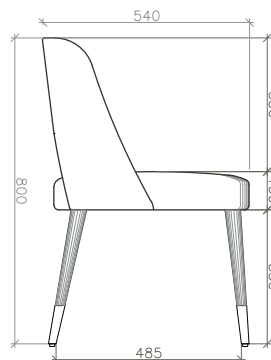

CHSPNP0101

CHSPNP0102

CHSPNP0103

CHSPNP0104

DIMENSIONS

540mm X 550mm X 800mm

RORY

Rory lets you make a statement without stealing all the focus. Its compact form is brought to life with concealed details for a seamless outlook.

CHSPROR0101

CHSPROR0102

CHSPROR0103

CHSPROR0104

DIMENSIONS

590mm X 512mm X 905mm

ZOE

A balance between sophistication & utility - Zoe dining chair will fit right into your definition of contemporary living with its tapering wooden legs and punctured back.