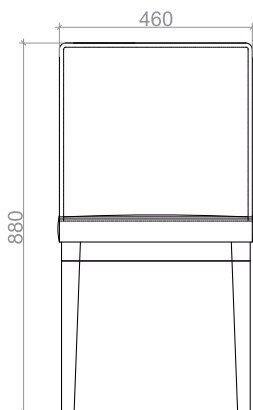

CHWSMIL0103

CHWSMIL0104

DIMENSIONS

575mm X 480mm X 855mm

ENIGMA

Enigma will make your supper stylish and lasting with its unique legs and tailored posture. The clean lines offer a contemporary appeal while you enjoy your evening in unrestricted confines.

CHWSENG0101

CHWSENG0102

CHWSENG0103

CHWSENG0104

DIMENSIONS

580mm X 460mm X 880mm

BERDINE

Berdine with a stylish silhouette features a slightly curved back for lasting comfort. Its classic features, will be a timeless addition to your space.

CHWSBRD0101

CHWSBRD0102

CHWSBRD0103

CHWSBRD0104

DIMENSIONS

540mm X 510mm X 970mm

WALDEN

Embrace your aristocratic side with breathtaking details as Walden oozes sensuality with its scalloped back and delicate design.

CHWSWLD0101

CHWSWLD0102

CHWSWLD0103

CHWSWLD0104

DIMENSIONS

645mm X 485mm X 910mm

The Winsome Collection

CHWSMILO102