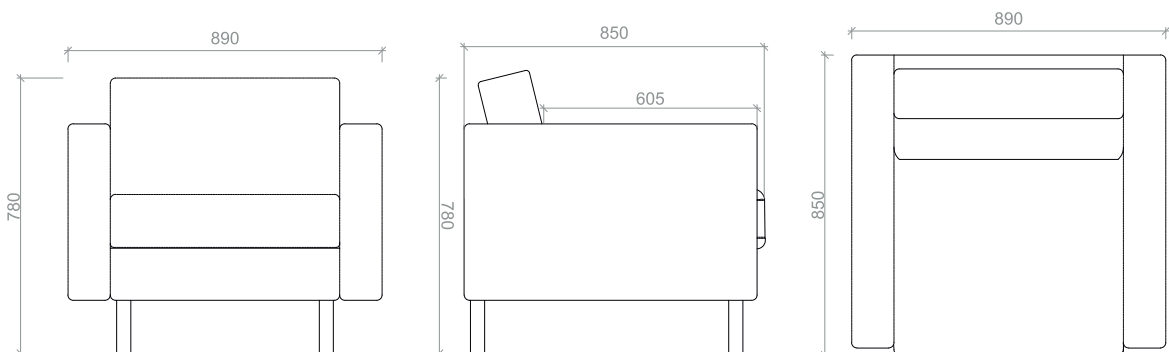

ACORRYE0101

ACORRYE0102

ACORRYE0103

DIMENSIONS

865mm X 779mm X 900mm

CHARLOTTE

Charlotte effortlessly blends modern aesthetics with luxe details. Presenting subdued luxury, perfect for your contemporary space.

ACRCDRN0101

ACRCDRN0102

ACRCDRN0103

DIMENSIONS

850mm X 890mm X 780mm

PAOLO

Your place of comfort after a tiring day - Paolo embraces you with its ultra-plush padding while its minimal appeal accents any interior style.

ACRCPLO0101

ACRCPLO0102

ACRCPLO0103

DIMENSIONS

800mm x 750mm x 850mm

MAREE

Maree will steal the spot light with its mesmerising patterns. Featuring sleek wooden legs and enveloped in sumptuous padding, the chair will be a coveted addition to your space.