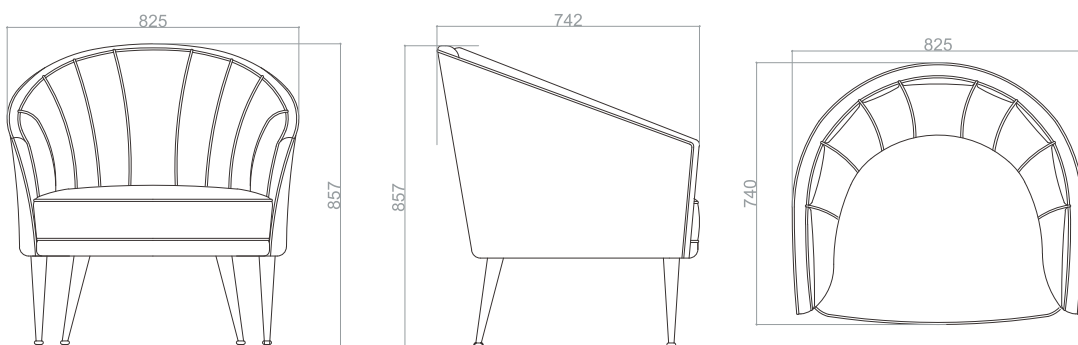

ACORRYE0101

ACORRYE0102

ACORRYE0103

DIMENSIONS

865mm X 779mm X 900mm

CHARLOTTE

Charlotte effortlessly blends modern aesthetics with luxe details. Presenting subdued luxury, perfect for your contemporary space.

ACATIVN0102

ACATIVN0103

DIMENSIONS

755mm X 730mm X 795mm

FIANNA

Fianna encompasses a sophisticated flair with its chanelled back and delicate form. With a heavily padded back and seat, it is sure to become your most comfortable spot.

ACATFNA0101

ACATFNA0102

ACATFNA0103

DIMENSIONS

742mm X 825mm X 857mm

The Attila Collection

ACATDRK0101

ACATIVN0101