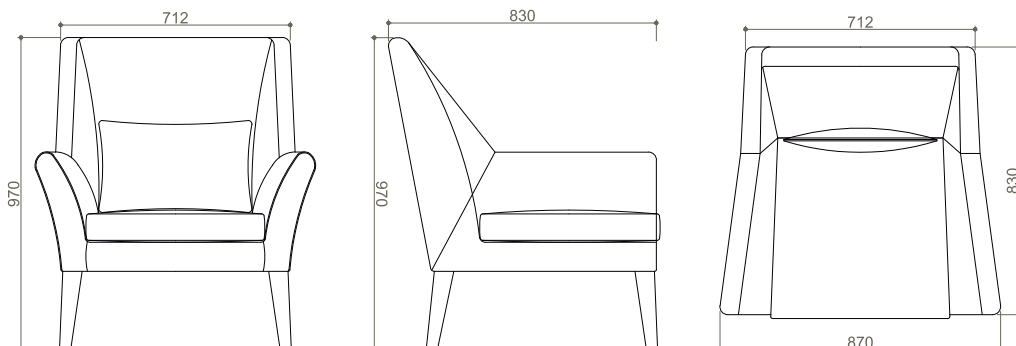

ACRCPLO0101

ACRCPLO0102

ACRCPLO0103

DIMENSIONS

800mm x 750mm x 850mm

MAREE

Maree will steal the spot light with its mesmerising patterns. Featuring sleek wooden legs and enveloped in sumptuous padding, the chair will be a coveted addition to your space.

ACRCALD0101

ACRCALD0102

ACRCALD0103

DIMENSIONS

850mm x 800mm x 850mm

The Rochelle Collection

ACRCDRN0104

ACRCPLO0101

DIMENSIONS

830mm X 870mm X 970mm

HARRIET

Resting on beautifully carved legs and paired with a richly padded ottoman, Harriet is a symphony of timeless elegance and polished comfort.

ACOTHRT0101

ACOTHRT0102