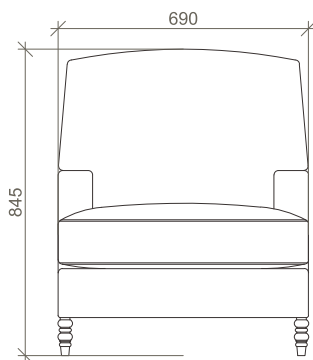

ACRCALD0101

ACRCALD0102

ACRCALD0103

DIMENSIONS

850mm x 800mm x 850mm

The Rochelle Collection

ACRCDRN0104

ACRCPLO0101

DIMENSIONS

830mm X 870mm X 970mm

HARRIET

Resting on beautifully carved legs and paired with a richly padded ottoman, Harriet is a symphony of timeless elegance and polished comfort.

ACOTHRT0101

ACOTHRT0102

ACOTHRT0103

DIMENSIONS

774mm X 690mm X 844mm

The Otter Collection

ACOTBEL0101

ACOTHRT0101

The Attila Collection

DEREK

ACATDRK0101

ACATDRK0102

ACATDRK0103

DIMENSIONS

850mm x 800mm x 850mm

IVAN

Embellished with deep diamond tufting and featuring a curved back, Ivan suffuses elegance into your space.

ACATIVN0101