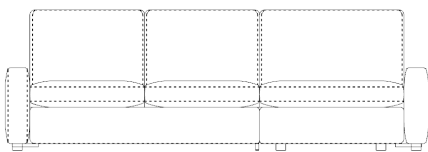

DIMENSIONS (mm)

□ 1630X1180X850 □□ 1700X900X850 □□□ 2400X900X850 □□□ 5580X1630X850
L W H L W H L W H L W H

LANDSKRONA

Combining simplicity & elegance - Landskrona with its modern design and straight lines can accentuate any interior style. The neat square arm profile gives it a tailored look while the biscuit tufting adds a decorative appeal.