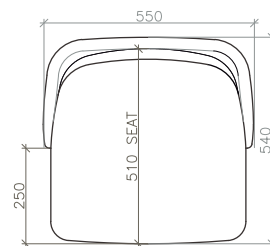

CHSPAML0101

CHSPAML0102

CHSPAML0103

CHSPAML0104

DIMENSIONS

550mm X 550mm X 810mm

DARCY

Beauty draped in minimalism - Darcy will refine the contemporary outlook of your space. The slightly pitched floating backrest radiates comfort with a mix of style!

CHSPDRC0101

CHSPDRC0102

CHSPDRC0103

CHSPDRC0104

DIMENSIONS

600mm X 550mm X 900mm

PENELOPE

Sit back in style as Penelope adds the missing dimension to your space with its ultra-slim body, that brings in modern refinement without compromising comfort.

CHSPNP0101

CHSPNP0102

CHSPNP0103

CHSPNP0104

DIMENSIONS

540mm X 550mm X 800mm

RORY

Rory lets you make a statement without stealing all the focus. Its compact form is brought to life with concealed details for a seamless outlook.

CHSPROR0101

CHSPROR0102

CHSPROR0103

CHSPROR0104

DIMENSIONS

590mm X 512mm X 905mm

ZOE

A balance between sophistication & utility - Zoe dining chair will fit right into your definition of contemporary living with its tapering wooden legs and punctured back.