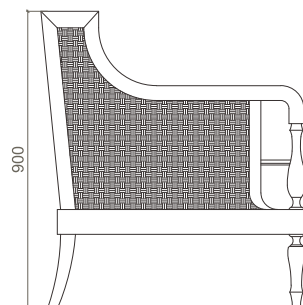

ACORLEO0102

ACORLEO0103

DIMENSIONS

700mm X 638mm X 1000mm

ELROY

Envelope into vintage bliss with Elroy. With a gorgeous silhouette featuring soft curves and enthralling details, the chair will breathe luxury into your space.

ACORRYE0101

ACORRYE0102

ACORRYE0103

DIMENSIONS

865mm X 779mm X 900mm

CHARLOTTE

Charlotte effortlessly blends modern aesthetics with luxe details. Presenting subdued luxury, perfect for your contemporary space.

ACORCHL0101

ACORCHL0102

ACORCHL0103

DIMENSIONS

800mm X 800mm X 900mm

ARTHUR

Indulge into timeless elegance with Arthur. Featuring delicate curves and plush padding, the chair exudes King-like warmth and comfort.

ACORART0101

ACORART0102

ACORART0103

DIMENSIONS

805mm X 775mm X 1070mm

SAVANNAH

A modern take on traditional design.
Savannah envelopes you into
divine comfort with its wide proportions
and adept craftsmanship.