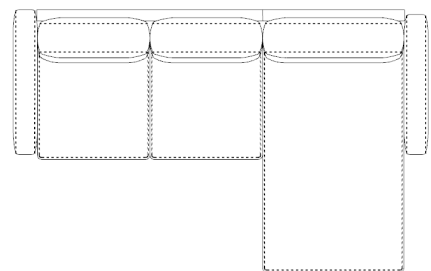

DIMENSIONS (mm)

□ 1630X1180X850 □□ 1700X900X850 □□□ 2400X900X850 □□□ 5580X1630X850
L W H L W H L W H L W H

LANDSKRONA

Combining simplicity & elegance - Landskrona with its modern design and straight lines can accentuate any interior style. The neat square arm profile gives it a tailored look while the biscuit tufting adds a decorative appeal.