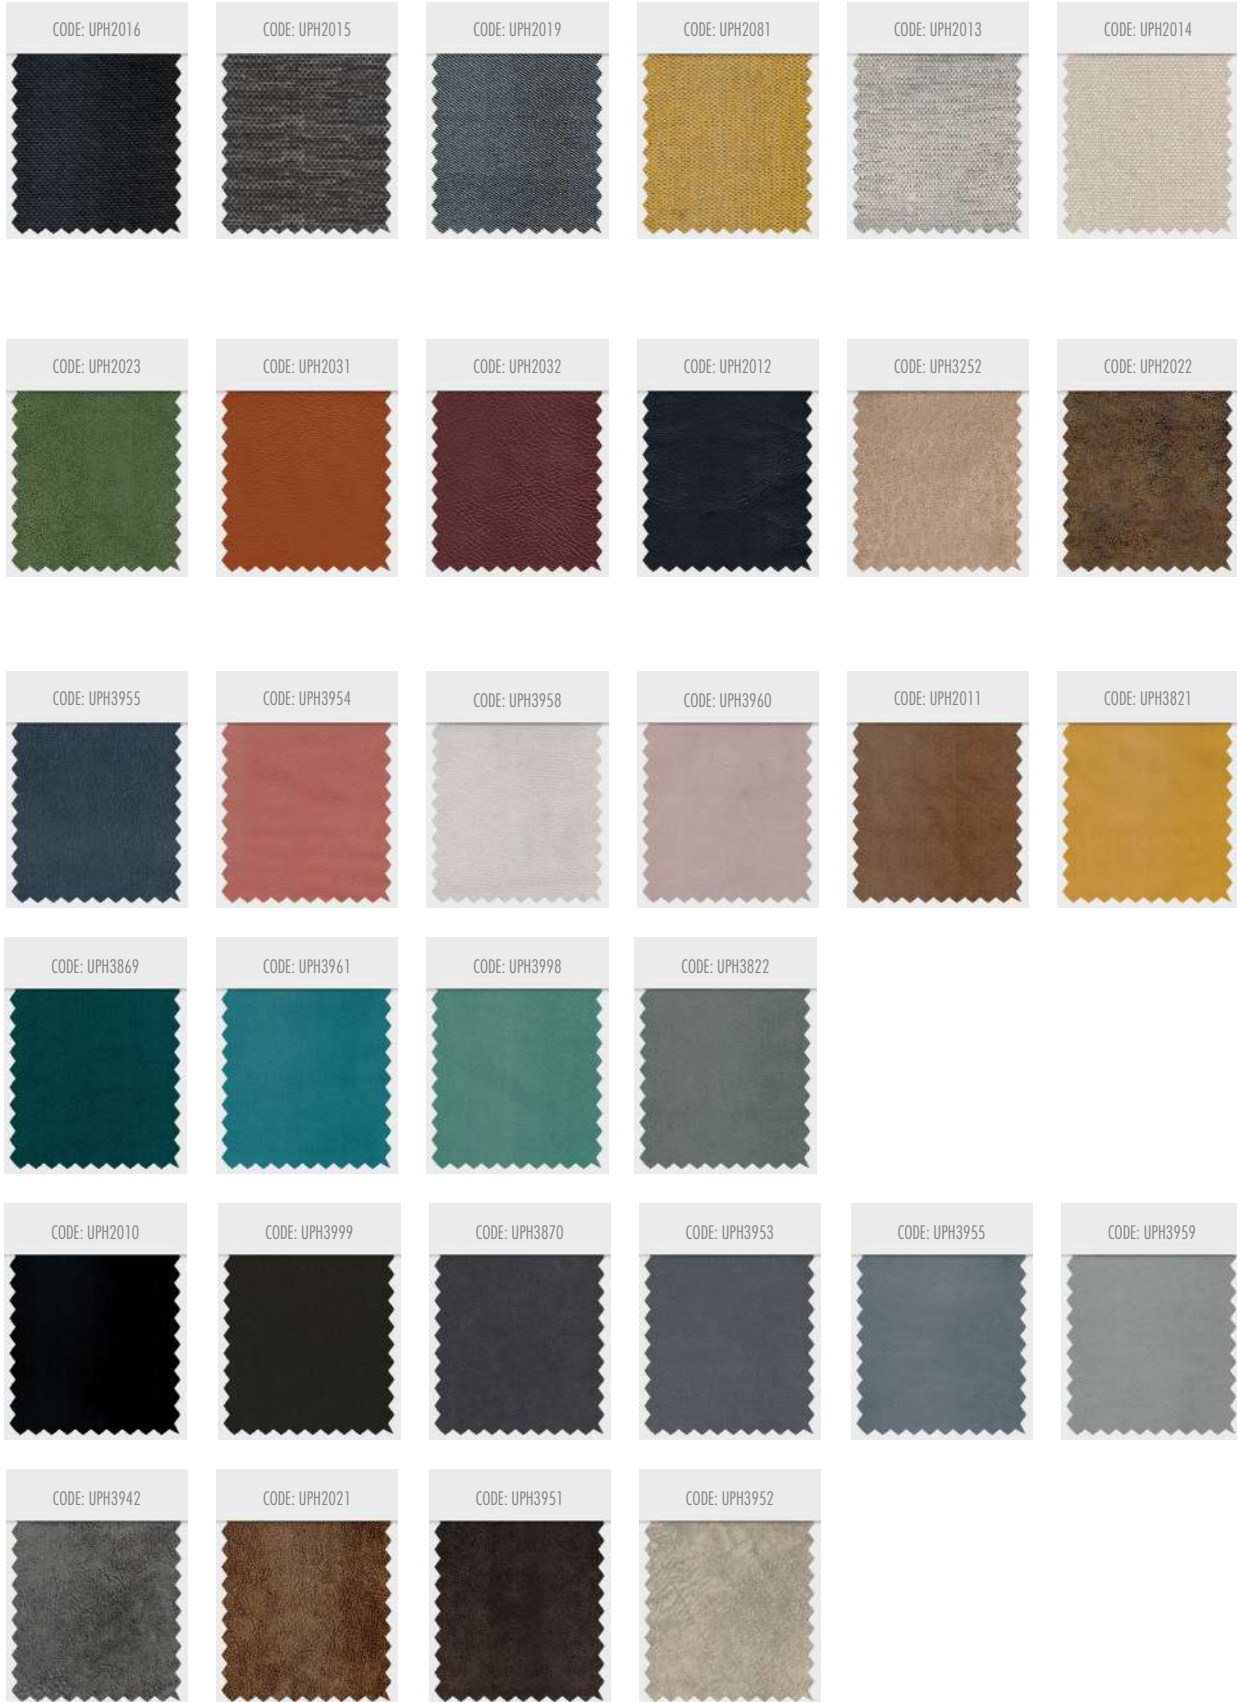

Upholstery

Wood finishes

VENEER FINISHES

1057/04 WALNUT

1068/04 CALIFORNIA OAK

1073/01 OAK DARK

1078/01 ASH LIGHT

4035/01 OAK LIGHT