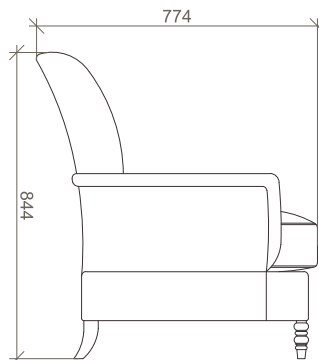

DIMENSIONS

830mm X 870mm X 970mm

HARRIET

Resting on beautifully carved legs and paired with a richly padded ottoman, Harriet is a symphony of timeless elegance and polished comfort.

ACOTHRT0101

ACOTHRT0102

ACOTHRT0103

DIMENSIONS

774mm X 690mm X 844mm

The Otter Collection

ACOTBEL0101

ACOTHRT0101

The Attila Collection

DEREK