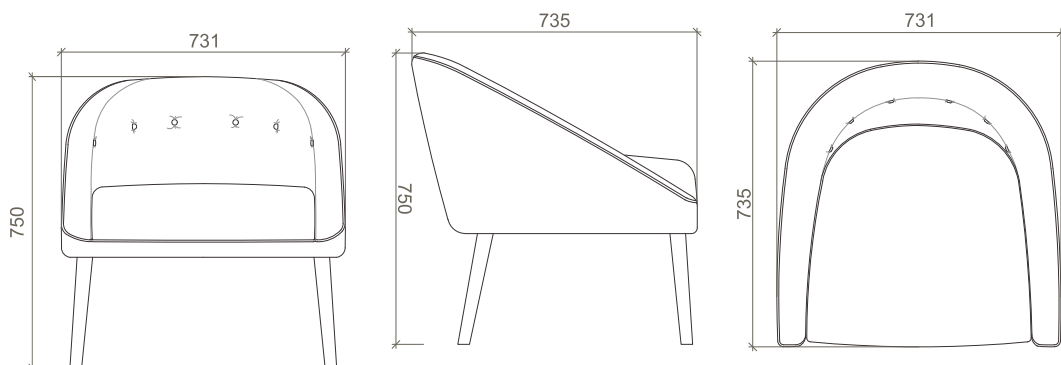

DIMENSIONS

735mm X 731mm X 750mm