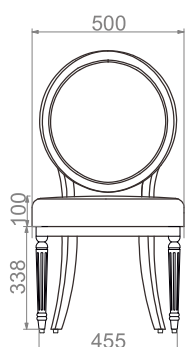

CHMSALV0101

CHMSALV0102

CHMSALV0103

CHMSALV0104

DIMENSIONS

641mm X 500mm X 928mm

CARA

Resting on tall wooden legs is your call to class and comfort. Cara brings in a feminine touch to your space while its appropriate proportions and splash of vibrant colours make it the perfect feature against minimal backdrops.

CHMSCAR0101

CHMSCAR0102

CHMSCAR0103

CHMSCAR0104

DIMENSIONS

547mm X 475mm X 850mm

CECILIA

Crafted from wood with a vibrant finish, Cecilia features a structural & raw silhouette. The high back adds comfort while the minimalistic appeal transcends passing trends.

CHMSCCL0101

CHMSCCL0102

CHMSCCL0103

CHMSCCL0104

DIMENSIONS

500mm X 425mm X 840mm

The Masaya Collection

CHMSALV0103