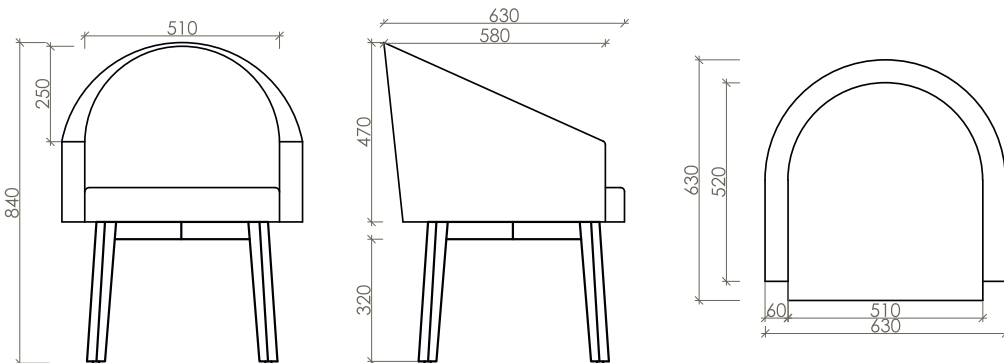

CHRMDAN0101

CHRMDAN0102

CHRMDAN0103

CHRMDAN0104

DIMENSIONS

630mm X 630mm X 840mm

LINA

Bring in glamour to your dining space as you sink into the curved back and splendid softness of Lina. With a minimalistic silhouette and classic design, it blends into any interior space.