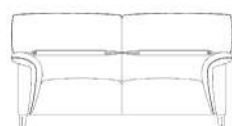

Belizza

SEATING

DIMENSIONS (mm)

□ 1790X1000X1000

L W H

□□□ 1870X1000X1000

L W H

□□□ 2050X1000X1000

L W H