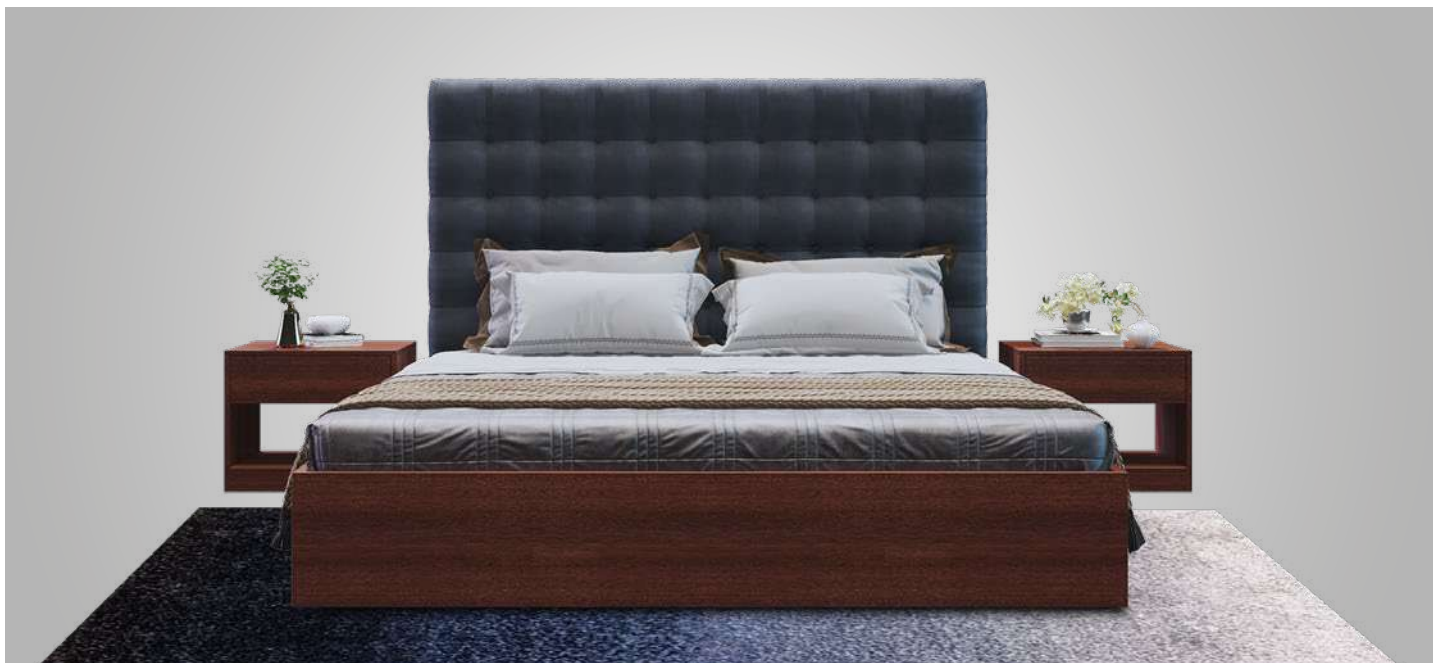

KING SIZE

2085mm x 1912mm x 1350mm

Mattress Size: 1981mm X 1829mm

QUEEN SIZE

2055mm x 1611mm x 1350mm

Mattress Size: 1981mm X 1524mm

KING SIZE

2085mm x 1912mm x 1350mm