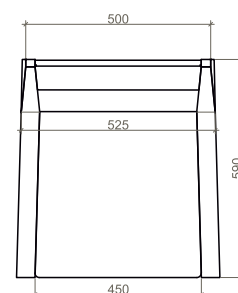

DIMENSIONS

590mm x 525mm x 820mm