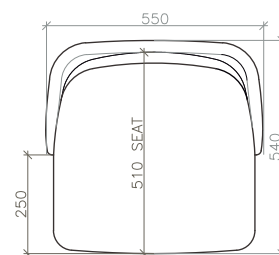

CHSPNP0101

CHSPNP0102

CHSPNP0103

CHSPNP0104

DIMENSIONS

540mm X 550mm X 800mm

RORY

Rory lets you make a statement without stealing all the focus. Its compact form is brought to life with concealed details for a seamless outlook.

CHSPROR0101

CHSPROR0102

CHSPROR0103

CHSPROR0104

DIMENSIONS

590mm X 512mm X 905mm

ZOE

A balance between sophistication & utility - Zoe dining chair will fit right into your definition of contemporary living with its tapering wooden legs and punctured back.

CHSPZOE0101

CHSPZOE0102

CHSPZOE0103

CHSPZOE0104

DIMENSIONS

540mm X 550mm X 800mm

The Spencer Collection

CHSPAML0101

CHPRPTT0101

CHPRPTT0102

CHPRPTT0103

CHPRPTT0104

DIMENSIONS

598mm X 500mm X 850mm

ALWIN

The carefully considered proportions, allow Alwin to anchor into any interior space. The seamless upholstery and solid legs combine to create modern simplicity while alluding of a distinct character.