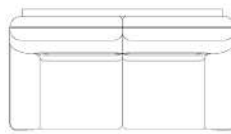

Belizza

SEATING

DIMENSIONS (mm)

□ 1790X1000X1000

L W H

□□□ 1870X1000X1000

L W H

□□□ 2050X1000X1000

L W H