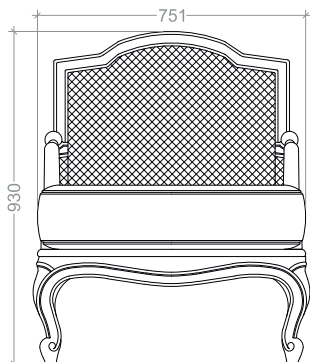

ACORRYE0101

ACORRYE0102

ACORRYE0103

DIMENSIONS

865mm X 779mm X 900mm

CHARLOTTE

Charlotte effortlessly blends modern aesthetics with luxe details. Presenting subdued luxury, perfect for your contemporary space.

ACORCHL0101

ACORCHL0102

ACORCHL0103

DIMENSIONS

800mm X 800mm X 900mm

ARTHUR

Indulge into timeless elegance with Arthur. Featuring delicate curves and plush padding, the chair exudes King-like warmth and comfort.

ACORART0101

ACORART0102

ACORART0103

DIMENSIONS

805mm X 775mm X 1070mm

SAVANNAH

A modern take on traditional design.
Savannah envelopes you into
divine comfort with its wide proportions
and adept craftsmanship.

ACORSVN0101

ACORSVN0102

ACORSVN0103

DIMENSIONS

870mm X 751mm X 930mm

The Orion Collection

ACORLEO0101

ACORELR0101