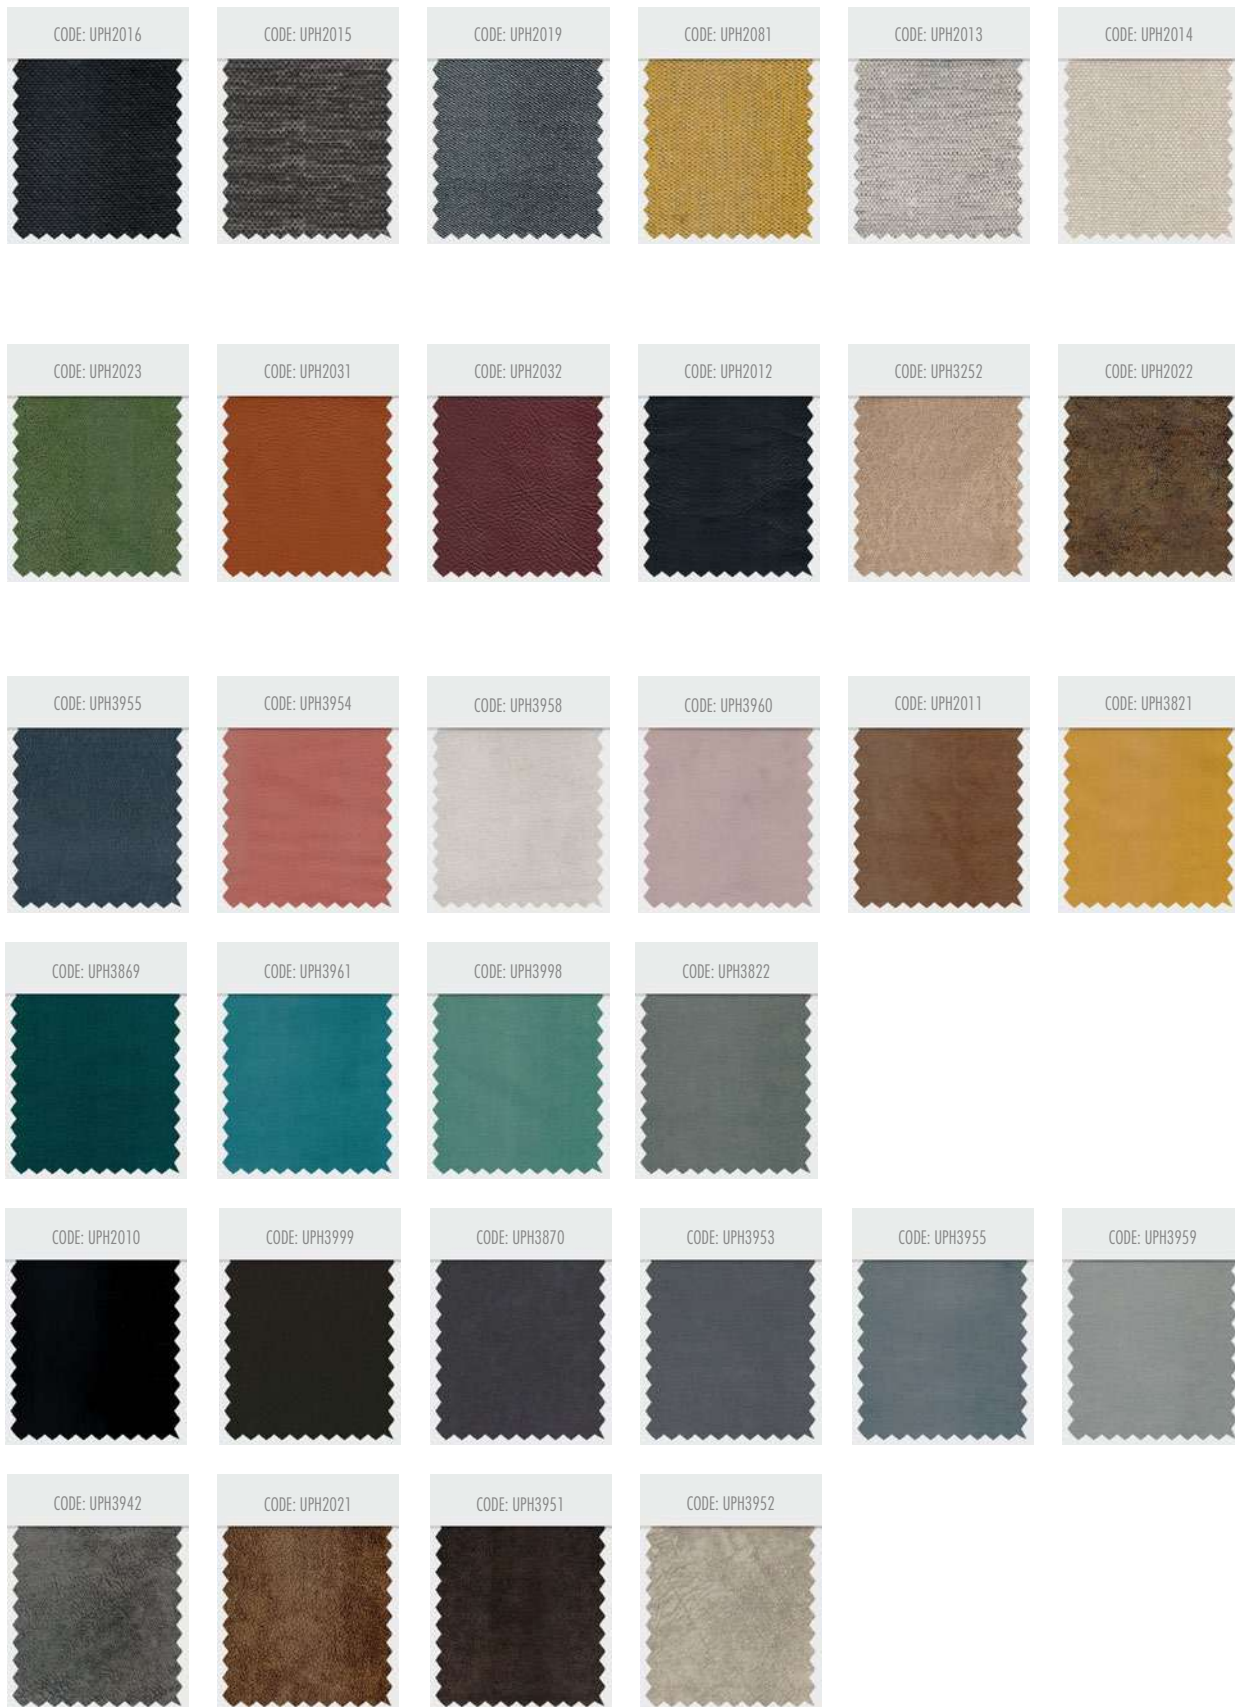

Upholstery