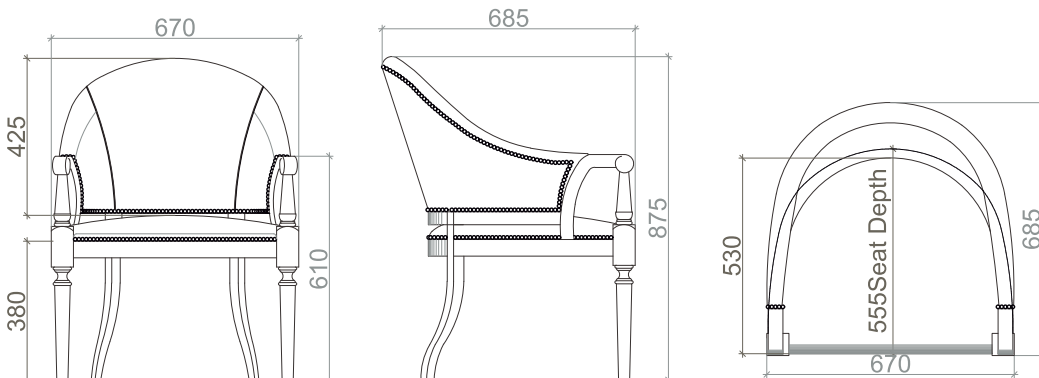

CHPRALW0101

CHPRALW0102

CHPRALW0103

CHPRALW0104

DIMENSIONS

590mm X 635mm X 780mm

REUBEN

Compliment your neutral home décor or contrast with a bright colour palette, Rueben's clean aesthetic with gently flared arms will be a timeless addition to your space.

CHPREU0101

CHPREU0102

CHPREU0103

CHPREU0104

DIMENSIONS

650mm x 550mm x 850mm

DEREX

Evocative of the bygone era, Derex portrays a design sensibility that is akin to palatial feels with a modern twist. The subtle upholstery combines with discreet details to give your space a classic master piece.

CHPRDER0101

CHPRDER0102

CHPRDER0103

CHPRDER0104

DIMENSIONS

685mm X 670mm X 875mm

The Pierre Collection

CHPRPTT0103