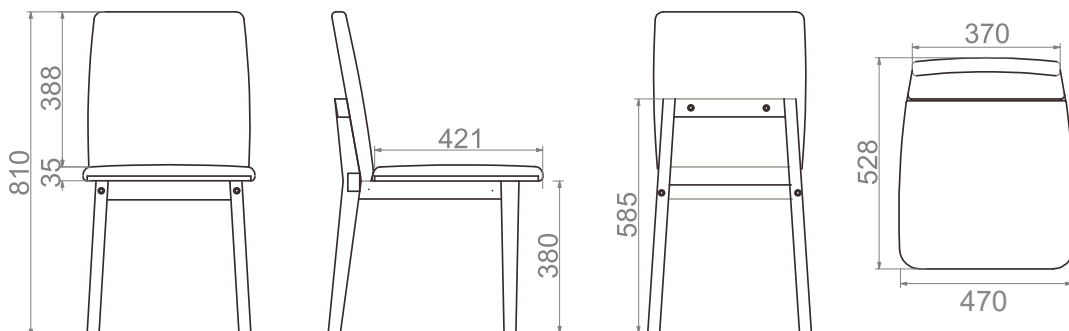

CHADQUI0101

CHADQUI0102

CHADQUI0103

CHADQUI0104

DIMENSIONS

540mm X 500mm X 850mm

ANSIE

Blending aesthetics and functionality, Ansie features delicate stitching with contrasting solid legs. A slender silhouette fit for all interior settings.

CHADANS0101

CHADANS0102

CHADANS0103

CHADANS0104

DIMENSIONS

528mm X 470mm X 810mm

The Arden Collection

CHADQUI0103