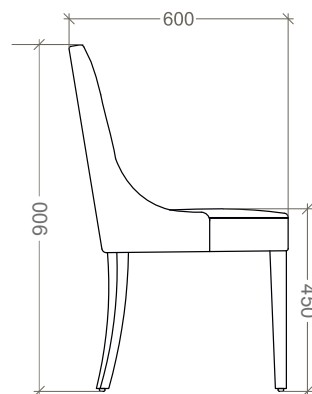

CHARURS0101

CHARURS0102

CHARURS0103

CHARURS0104

DIMENSIONS

600mm X 580mm X 900mm

ARETHA

Vintage design meets modern conviction to produce seamless comfort. Resting atop rounded wooden legs, Aretha will be an eye-catching addition to your space.

CHARART0101

CHARART0102

CHARART0103

CHARART0104

DIMENSIONS

600mm X 580mm X 900mm

CALISTA

Featuring comfort enveloped in a wooden frame, Calista will elevate your dinner parties with its minimalistic appeal.

CHARCLT0101

CHARCLT0102

CHARCLT0103

CHARCLT0104

DIMENSIONS

600mm X 540mm X 920mm

The Arlo Collection

CHARLOU0102