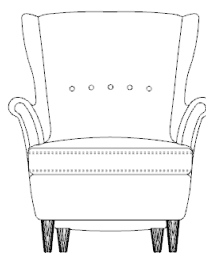

Dunbar

SEATING

DIMENSIONS (mm)

840X950X1010

L W H