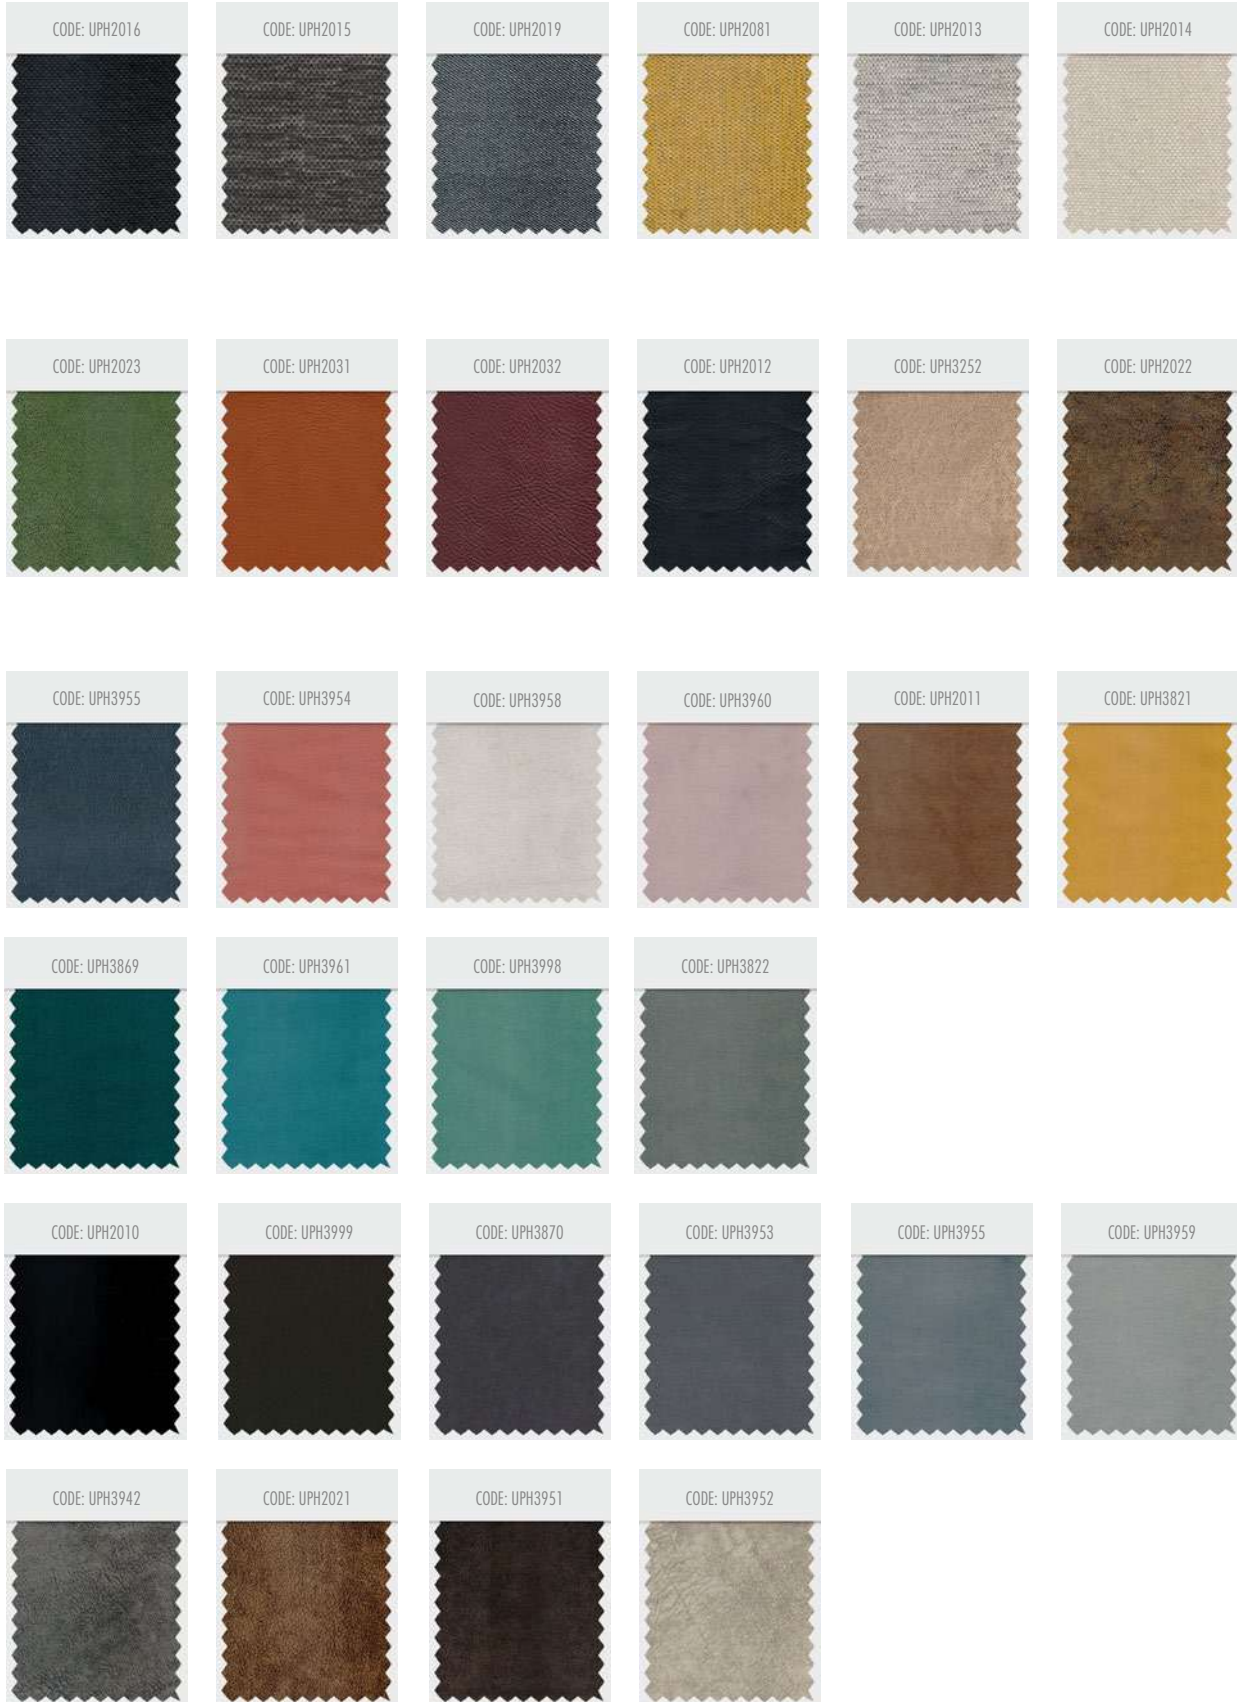

ACKRRIO0101

ACKRBRN0101

ACKRKRA0104

ACKRGLN0101

Upholstery

Wood finishes

VENEER FINISHES

1057/04 WALNUT