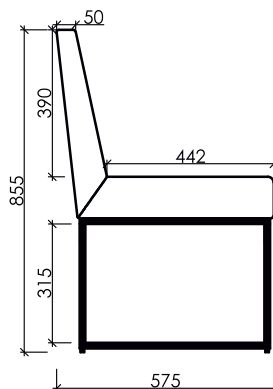

CHARART0101

CHARART0102

CHARART0103

CHARART0104

DIMENSIONS

600mm X 580mm X 900mm

CALISTA

Featuring comfort enveloped in a wooden frame, Calista will elevate your dinner parties with its minimalistic appeal.

CHARCLT0101

CHARCLT0102

CHARCLT0103

CHARCLT0104

DIMENSIONS

600mm X 540mm X 920mm

The Arlo Collection

CHARLOU0102

CHWSMIL0103

CHWSMIL0104

DIMENSIONS

575mm X 480mm X 855mm

ENIGMA

Enigma will make your supper stylish and lasting with its unique legs and tailored posture. The clean lines offer a contemporary appeal while you enjoy your evening in unrestricted confines.