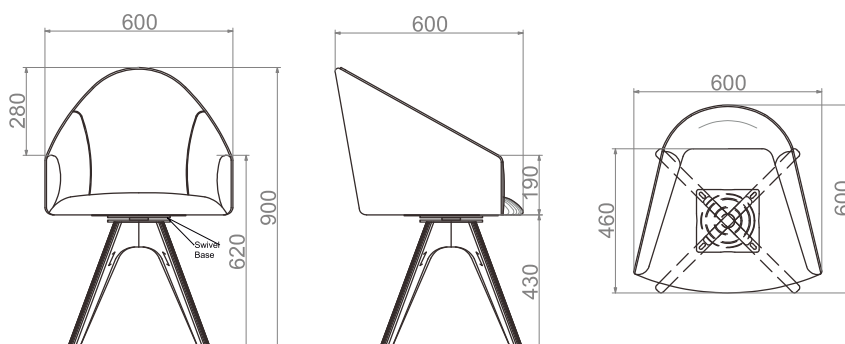

CHRMEME0101

CHRMEME0102

CHRMEME0103

CHRMEME0104

DIMENSIONS

600mm X 600mm X 900mm

DANNER

Danner is a confluence of fine ergonomics and modern simplicity. Its shell like silhouette elevates comfort, while transforming your space from ordinary to spectacular.

CHRMDAN0101

CHRMDAN0102

CHRMDAN0103

CHRMDAN0104

DIMENSIONS

630mm X 630mm X 840mm

LINA

Bring in glamour to your dining space as you sink into the curved back and splendid softness of Lina. With a minimalistic silhouette and classic design, it blends into any interior space.