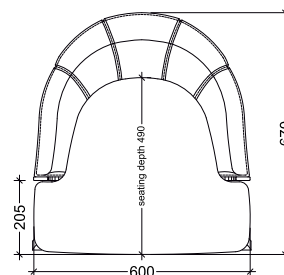

CHRMSMR0101

CHRMSMR0102

CHRMSMR0103

CHRMSMR0104

DIMENSIONS

670mm X 600mm X 885mm

IRIS

Iris will become the highlight of your dining space with its unique cross bracing and dramatic backrest. The contrasting materials create a noticeable palette, letting you dine in both style and comfort.