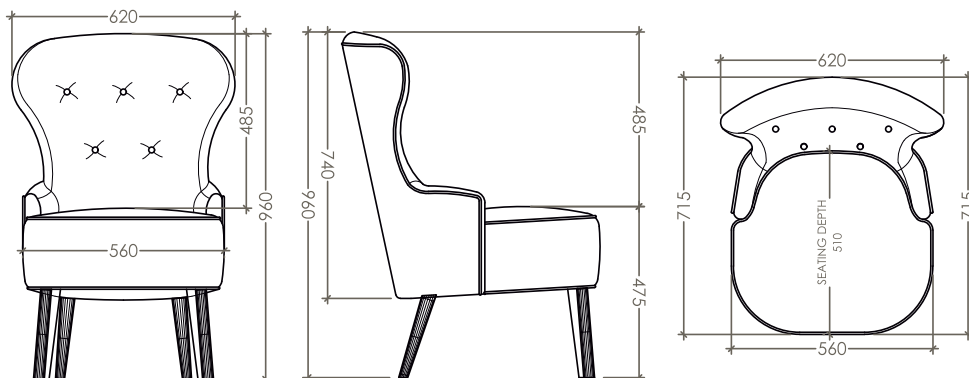

ACORLEO0102

ACORLEO0103

DIMENSIONS

700mm X 638mm X 1000mm

ELROY

Envelope into vintage bliss with Elroy. With a gorgeous silhouette featuring soft curves and enthralling details, the chair will breathe luxury into your space.

ACORRYE0101

ACORRYE0102

ACORRYE0103

DIMENSIONS

865mm X 779mm X 900mm

CHARLOTTE

Charlotte effortlessly blends modern aesthetics with luxe details. Presenting subdued luxury, perfect for your contemporary space.

ACATIVN0102

ACATIVN0103

DIMENSIONS

755mm X 730mm X 795mm

FIANNA

Fianna encompasses a sophisticated flair with its chanelled back and delicate form. With a heavily padded back and seat, it is sure to become your most comfortable spot.

DIMENSIONS

715mm x 620mm x 960mm

BARON

Featuring button tufts and tight seating, Baron is a confluence of style and comfort. Creating an irresistible spot in your space.

ACKRBRN0101

ACKRBRN0102

ACKRBRN0103

DIMENSIONS