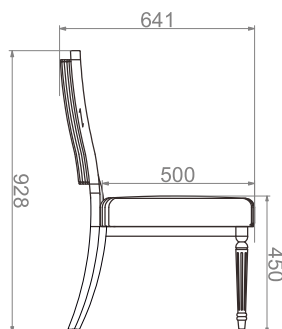

CHMSALV0101

CHMSALV0102

CHMSALV0103

CHMSALV0104

DIMENSIONS

641mm X 500mm X 928mm

CARA

Resting on tall wooden legs is your call to class and comfort. Cara brings in a feminine touch to your space while its appropriate proportions and splash of vibrant colours make it the perfect feature against minimal backdrops.

CHMSCAR0101

CHMSCAR0102

CHMSCAR0103

CHMSCAR0104

DIMENSIONS

547mm X 475mm X 850mm

CECILIA

Crafted from wood with a vibrant finish, Cecilia features a structural & raw silhouette. The high back adds comfort while the minimalistic appeal transcends passing trends.