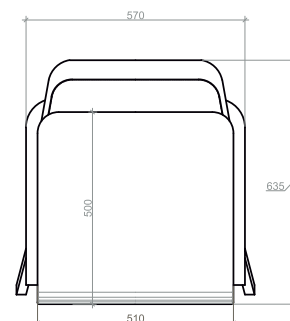

DIMENSIONS

635mm X 570mm X 720mm