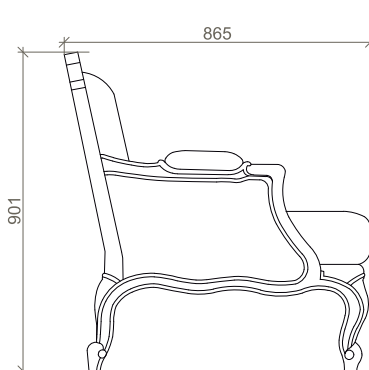

ACORLEO0102

ACORLEO0103

DIMENSIONS

700mm X 638mm X 1000mm

ELROY

Envelope into vintage bliss with Elroy. With a gorgeous silhouette featuring soft curves and enthralling details, the chair will breathe luxury into your space.

ACORELR0101

ACORELR0102

ACORELR0103

DIMENSIONS

825mm X 749mm X 1150mm

RYEN

Evocative of the palatial era with its plush padding and sumptuous details. Ryen brings in a hint of luxury into your modern spaces.

ACORRYE0101

ACORRYE0102

ACORRYE0103

DIMENSIONS

865mm X 779mm X 900mm

CHARLOTTE

Charlotte effortlessly blends modern aesthetics with luxe details. Presenting subdued luxury, perfect for your contemporary space.

ACORCHL0101

ACORCHL0102

ACORCHL0103

DIMENSIONS

800mm X 800mm X 900mm

ARTHUR

Indulge into timeless elegance with Arthur. Featuring delicate curves and plush padding, the chair exudes King-like warmth and comfort.