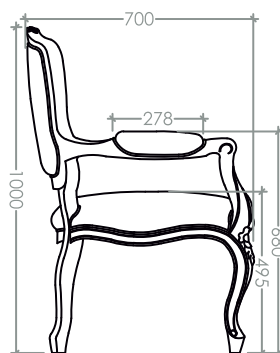

ACORLEO0102

ACORLEO0103

DIMENSIONS

700mm X 638mm X 1000mm

ELROY

Envelope into vintage bliss with Elroy. With a gorgeous silhouette featuring soft curves and enthralling details, the chair will breathe luxury into your space.

ACORELR0101

ACORELR0102

ACORELR0103

DIMENSIONS

825mm X 749mm X 1150mm

RYEN

Evocative of the palatial era with its plush padding and sumptuous details. Ryen brings in a hint of luxury into your modern spaces.

ACORRYE0101

ACORRYE0102

ACORRYE0103

DIMENSIONS

865mm X 779mm X 900mm

CHARLOTTE

Charlotte effortlessly blends modern aesthetics with luxe details. Presenting subdued luxury, perfect for your contemporary space.

ACORCHL0101

ACORCHL0102

ACORCHL0103

DIMENSIONS

800mm X 800mm X 900mm

ARTHUR

Indulge into timeless elegance with Arthur. Featuring delicate curves and plush padding, the chair exudes King-like warmth and comfort.