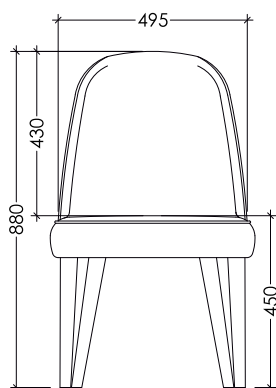

CHRMDAN0101

CHRMDAN0102

CHRMDAN0103

CHRMDAN0104

DIMENSIONS

630mm X 630mm X 840mm

LINA

Bring in glamour to your dining space as you sink into the curved back and splendid softness of Lina. With a minimalistic silhouette and classic design, it blends into any interior space.

CHRMLIN0101

CHRMLIN0102

CHRMLIN0103

CHRMLIN0104

DIMENSIONS

610mm X 500mm X 880mm

REY

Upholstered in a single tone with bold stitching, Rey will tune up the style factor of your space. Its wide proportions and enveloping body ooze perpetual comfort.