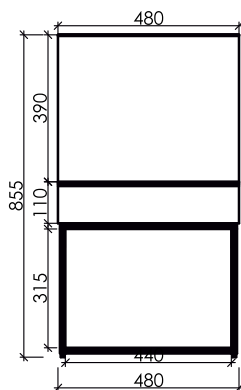

CHARART0101

CHARART0102

CHARART0103

CHARART0104

DIMENSIONS

600mm X 580mm X 900mm

CALISTA

Featuring comfort enveloped in a wooden frame, Calista will elevate your dinner parties with its minimalistic appeal.

CHARCLT0101

CHARCLT0102

CHARCLT0103

CHARCLT0104

DIMENSIONS

600mm X 540mm X 920mm

The Arlo Collection

CHARLOU0102

CHWSMIL0103

CHWSMIL0104

DIMENSIONS

575mm X 480mm X 855mm

ENIGMA

Enigma will make your supper stylish and lasting with its unique legs and tailored posture. The clean lines offer a contemporary appeal while you enjoy your evening in unrestricted confines.