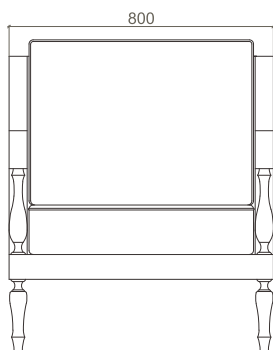

ACORLEO0102

ACORLEO0103

DIMENSIONS

700mm X 638mm X 1000mm

ELROY

Envelope into vintage bliss with Elroy. With a gorgeous silhouette featuring soft curves and enthralling details, the chair will breathe luxury into your space.

ACORRYE0101

ACORRYE0102

ACORRYE0103

DIMENSIONS

865mm X 779mm X 900mm

CHARLOTTE

Charlotte effortlessly blends modern aesthetics with luxe details. Presenting subdued luxury, perfect for your contemporary space.

ACORCHL0101

ACORCHL0102

ACORCHL0103

DIMENSIONS

800mm X 800mm X 900mm

ARTHUR

Indulge into timeless elegance with Arthur. Featuring delicate curves and plush padding, the chair exudes King-like warmth and comfort.