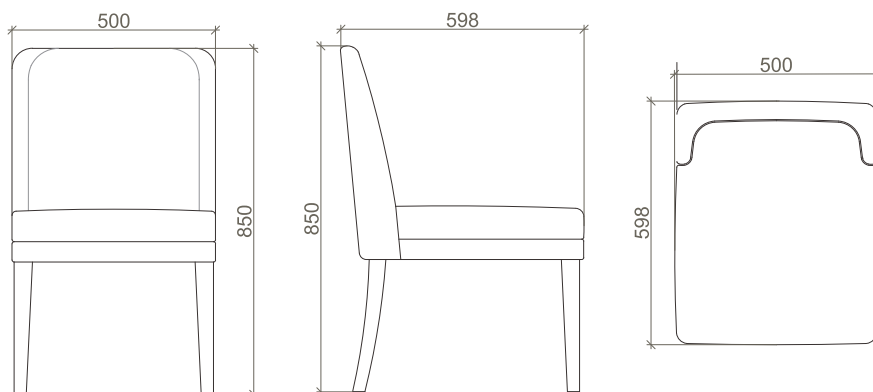

CHPRPTT0101

CHPRPTT0102

CHPRPTT0103

CHPRPTT0104

DIMENSIONS

598mm X 500mm X 850mm

ALWIN

The carefully considered proportions, allow Alwin to anchor into any interior space. The seamless upholstery and solid legs combine to create modern simplicity while alluding of a distinct character.

CHPRALW0101

CHPRALW0102

CHPRALW0103

CHPRALW0104

DIMENSIONS

590mm X 635mm X 780mm

REUBEN

Compliment your neutral home décor or contrast with a bright colour palette, Rueben's clean aesthetic with gently flared arms will be a timeless addition to your space.