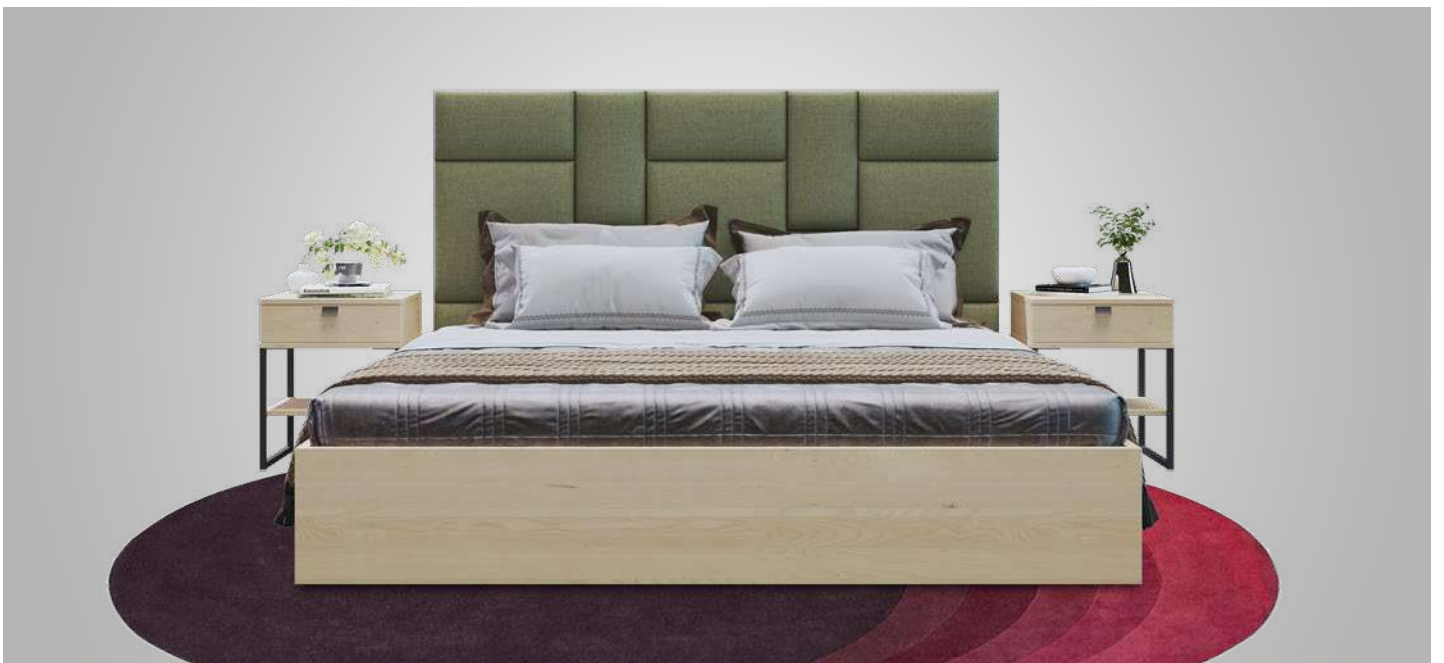

KING SIZE

2085mm x 1912mm x 1200mm

Mattress Size: 1981mm X 1829mm

QUEEN SIZE

2055mm x 1611mm x 1200mm

Mattress Size: 1981mm X 1524mm

KING SIZE

2085mm x 1912mm x 1200mm