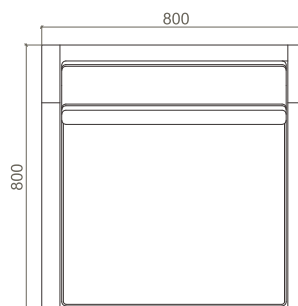

ACORLEO0102

ACORLEO0103

DIMENSIONS

700mm X 638mm X 1000mm

ELROY

Envelope into vintage bliss with Elroy. With a gorgeous silhouette featuring soft curves and enthralling details, the chair will breathe luxury into your space.

ACORELR0101

ACORELR0102

ACORELR0103

DIMENSIONS

825mm X 749mm X 1150mm

RYEN

Evocative of the palatial era with its plush padding and sumptuous details. Ryen brings in a hint of luxury into your modern spaces.

ACORRYE0101

ACORRYE0102

ACORRYE0103

DIMENSIONS

865mm X 779mm X 900mm

CHARLOTTE

Charlotte effortlessly blends modern aesthetics with luxe details. Presenting subdued luxury, perfect for your contemporary space.

ACORCHL0101

ACORCHL0102

ACORCHL0103

DIMENSIONS

800mm X 800mm X 900mm

ARTHUR

Indulge into timeless elegance with Arthur. Featuring delicate curves and plush padding, the chair exudes King-like warmth and comfort.