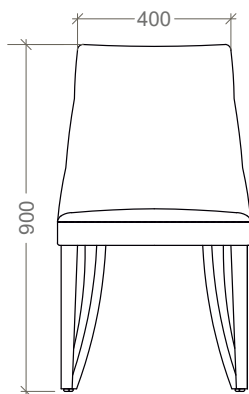

CHARURS0101

CHARURS0102

CHARURS0103

CHARURS0104

DIMENSIONS

600mm X 580mm X 900mm

ARETHA

Vintage design meets modern conviction to produce seamless comfort. Resting atop rounded wooden legs, Aretha will be an eye-catching addition to your space.

CHARART0101

CHARART0102

CHARART0103

CHARART0104

DIMENSIONS

600mm X 580mm X 900mm

CALISTA

Featuring comfort enveloped in a wooden frame, Calista will elevate your dinner parties with its minimalistic appeal.

CHARCLT0101

CHARCLT0102

CHARCLT0103

CHARCLT0104

DIMENSIONS

600mm X 540mm X 920mm

The Arlo Collection

CHARLOU0102