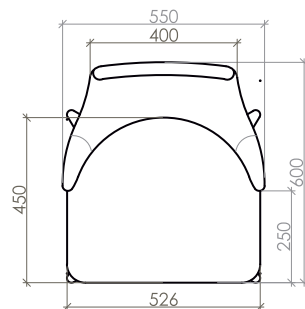

CHSPAML0101

CHSPAML0102

CHSPAML0103

CHSPAML0104

DIMENSIONS

550mm X 550mm X 810mm

DARCY

Beauty draped in minimalism - Darcy will refine the contemporary outlook of your space. The slightly pitched floating backrest radiates comfort with a mix of style!

CHSPDRC0101

CHSPDRC0102

CHSPDRC0103

CHSPDRC0104

DIMENSIONS

600mm X 550mm X 900mm

PENELOPE

Sit back in style as Penelope adds the missing dimension to your space with its ultra-slim body, that brings in modern refinement without compromising comfort.

CHSPNP0101

CHSPNP0102

CHSPNP0103

CHSPNP0104

DIMENSIONS

540mm X 550mm X 800mm

RORY

Rory lets you make a statement without stealing all the focus. Its compact form is brought to life with concealed details for a seamless outlook.