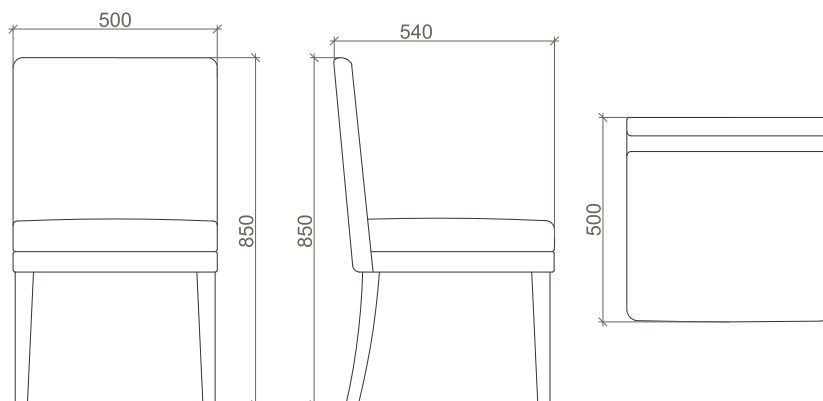

CHADQUI0101

CHADQUI0102

CHADQUI0103

CHADQUI0104

DIMENSIONS

540mm X 500mm X 850mm

ANSIE

Blending aesthetics and functionality, Ansie features delicate stitching with contrasting solid legs. A slender silhouette fit for all interior settings.