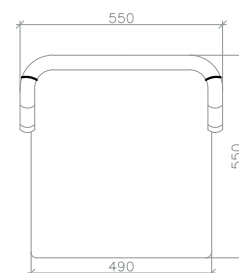

CHWSWLD0101

CHWSWLD0102

CHWSWLD0103

CHWSWLD0104

DIMENSIONS

645mm X 485mm X 910mm

The Winsome Collection

CHWSMILO102

CHSPAML0101

CHSPAML0102

CHSPAML0103

CHSPAML0104

DIMENSIONS

550mm X 550mm X 810mm

DARCY

Beauty draped in minimalism - Darcy will refine the contemporary outlook of your space. The slightly pitched floating backrest radiates comfort with a mix of style!

CHSPNP0101

CHSPNP0102

CHSPNP0103

CHSPNP0104

DIMENSIONS

540mm X 550mm X 800mm

RORY

Rory lets you make a statement without stealing all the focus. Its compact form is brought to life with concealed details for a seamless outlook.