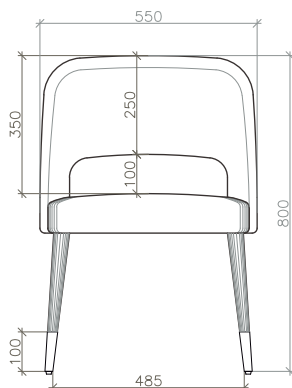

CHSPNP0101

CHSPNP0102

CHSPNP0103

CHSPNP0104

DIMENSIONS

540mm X 550mm X 800mm

RORY

Rory lets you make a statement without stealing all the focus. Its compact form is brought to life with concealed details for a seamless outlook.

CHSPROR0101

CHSPROR0102

CHSPROR0103

CHSPROR0104

DIMENSIONS

590mm X 512mm X 905mm

ZOE

A balance between sophistication & utility - Zoe dining chair will fit right into your definition of contemporary living with its tapering wooden legs and punctured back.

CHSPZOE0101

CHSPZOE0102

CHSPZOE0103

CHSPZOE0104

DIMENSIONS

540mm X 550mm X 800mm

The Spencer Collection

CHSPAML0101

CHPRPTT0101

CHPRPTT0102

CHPRPTT0103

CHPRPTT0104

DIMENSIONS

598mm X 500mm X 850mm

ALWIN

The carefully considered proportions, allow Alwin to anchor into any interior space. The seamless upholstery and solid legs combine to create modern simplicity while alluding of a distinct character.