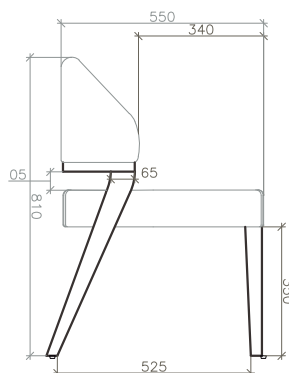

CHWSWLD0101

CHWSWLD0102

CHWSWLD0103

CHWSWLD0104

DIMENSIONS

645mm X 485mm X 910mm

The Winsome Collection

CHWSMILO102

CHSPAML0101

CHSPAML0102

CHSPAML0103

CHSPAML0104

DIMENSIONS

550mm X 550mm X 810mm

DARCY

Beauty draped in minimalism - Darcy will refine the contemporary outlook of your space. The slightly pitched floating backrest radiates comfort with a mix of style!

CHSPDRC0101

CHSPDRC0102

CHSPDRC0103

CHSPDRC0104

DIMENSIONS

600mm X 550mm X 900mm

PENELOPE

Sit back in style as Penelope adds the missing dimension to your space with its ultra-slim body, that brings in modern refinement without compromising comfort.

CHSPNP0101

CHSPNP0102

CHSPNP0103

CHSPNP0104

DIMENSIONS

540mm X 550mm X 800mm

RORY

Rory lets you make a statement without stealing all the focus. Its compact form is brought to life with concealed details for a seamless outlook.