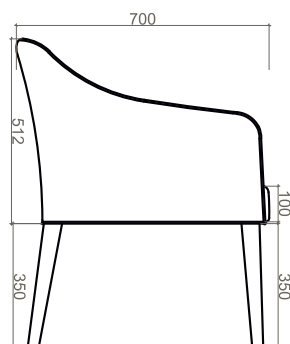

CHRMREY0101

CHRMREY0102

CHRMREY0103

CHRMREY0104

DIMENSIONS

700mm X 692mm X 860mm

DECKER

Soft lines envelope around plush padding boasting of a contemporary appeal. Decker's vibrant back contrasts with its neutral colour palette, to lighten up your space.