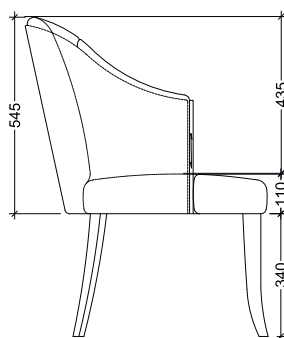

CHRMSMR0101

CHRMSMR0102

CHRMSMR0103

CHRMSMR0104

DIMENSIONS

670mm X 600mm X 885mm

IRIS

Iris will become the highlight of your dining space with its unique cross bracing and dramatic backrest. The contrasting materials create a noticeable palette, letting you dine in both style and comfort.