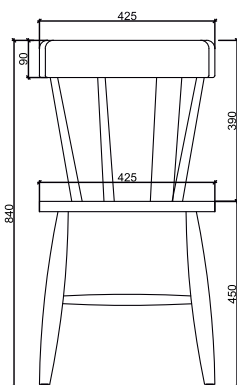

CHMSCAR0101

CHMSCAR0102

CHMSCAR0103

CHMSCAR0104

DIMENSIONS

547mm X 475mm X 850mm

CECILIA

Crafted from wood with a vibrant finish, Cecilia features a structural & raw silhouette. The high back adds comfort while the minimalistic appeal transcends passing trends.

CHMSCCL0101

CHMSCCL0102

CHMSCCL0103

CHMSCCL0104

DIMENSIONS

500mm X 425mm X 840mm

The Masaya Collection

CHMSALV0103