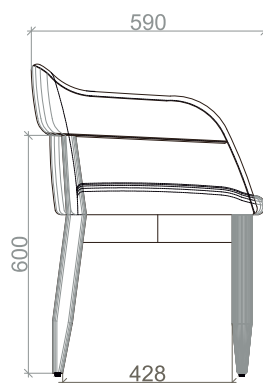

CHPRPTT0101

CHPRPTT0102

CHPRPTT0103

CHPRPTT0104

DIMENSIONS

598mm X 500mm X 850mm

ALWIN

The carefully considered proportions, allow Alwin to anchor into any interior space. The seamless upholstery and solid legs combine to create modern simplicity while alluding of a distinct character.

CHPRALW0101

CHPRALW0102

CHPRALW0103

CHPRALW0104

DIMENSIONS

590mm X 635mm X 780mm

REUBEN

Compliment your neutral home décor or contrast with a bright colour palette, Rueben's clean aesthetic with gently flared arms will be a timeless addition to your space.