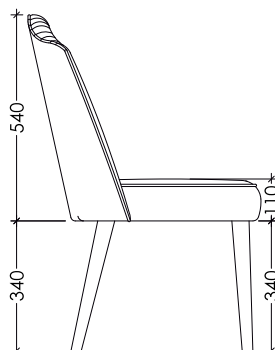

DIMENSIONS

610mm X 500mm X 880mm