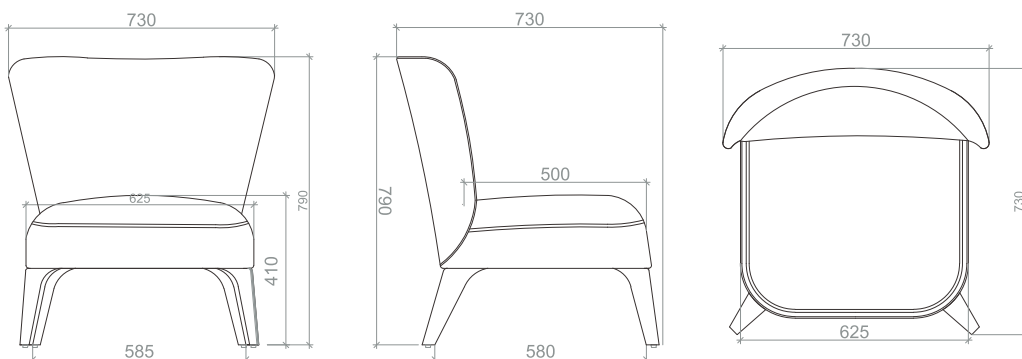

ACORRYE0101

ACORRYE0102

ACORRYE0103

DIMENSIONS

865mm X 779mm X 900mm

CHARLOTTE

Charlotte effortlessly blends modern aesthetics with luxe details. Presenting subdued luxury, perfect for your contemporary space.

GLYN

With a sleek silhouette, Glyn will be the perfect addition to your urban space. Effortlessly bridging style and comfort.

ACKRGLN0101

ACKRGLN0102

ACKRGLN0103

DIMENSIONS

730mm X 730mm X 790mm

The Kairo Collection