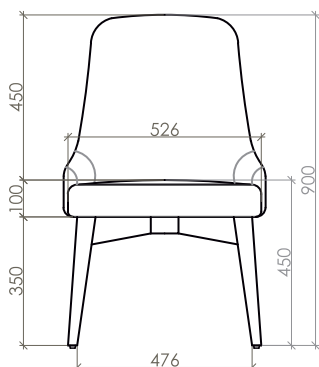

CHWSWLD0101

CHWSWLD0102

CHWSWLD0103

CHWSWLD0104

DIMENSIONS

645mm X 485mm X 910mm

The Winsome Collection

CHWSMILO102

CHSPAML0101

CHSPAML0102

CHSPAML0103

CHSPAML0104

DIMENSIONS

550mm X 550mm X 810mm

DARCY

Beauty draped in minimalism - Darcy will refine the contemporary outlook of your space. The slightly pitched floating backrest radiates comfort with a mix of style!

CHSPDRC0101

CHSPDRC0102

CHSPDRC0103

CHSPDRC0104

DIMENSIONS

600mm X 550mm X 900mm

PENELOPE

Sit back in style as Penelope adds the missing dimension to your space with its ultra-slim body, that brings in modern refinement without compromising comfort.

CHSPNP0101

CHSPNP0102

CHSPNP0103

CHSPNP0104

DIMENSIONS

540mm X 550mm X 800mm

RORY

Rory lets you make a statement without stealing all the focus. Its compact form is brought to life with concealed details for a seamless outlook.