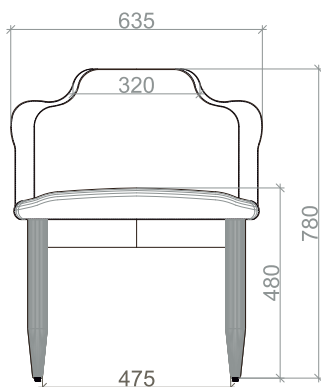

CHSPNP0101

CHSPNP0102

CHSPNP0103

CHSPNP0104

DIMENSIONS

540mm X 550mm X 800mm

RORY

Rory lets you make a statement without stealing all the focus. Its compact form is brought to life with concealed details for a seamless outlook.

CHPRPTT0101

CHPRPTT0102

CHPRPTT0103

CHPRPTT0104

DIMENSIONS

598mm X 500mm X 850mm

ALWIN

The carefully considered proportions, allow Alwin to anchor into any interior space. The seamless upholstery and solid legs combine to create modern simplicity while alluding of a distinct character.

CHPRALW0101

CHPRALW0102

CHPRALW0103

CHPRALW0104

DIMENSIONS

590mm X 635mm X 780mm

REUBEN

Compliment your neutral home décor or contrast with a bright colour palette, Rueben's clean aesthetic with gently flared arms will be a timeless addition to your space.