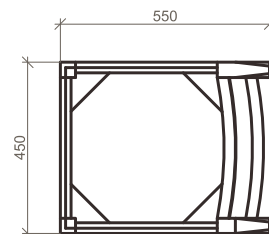

DIMENSIONS

550mm X 450mm X 810mm

PRARIE

Featuring a raised back, Prarie invites your guests for a comfortable evening. Its solid wooden frame celebrates true craftsmanship while balancing the modern lifestyle.