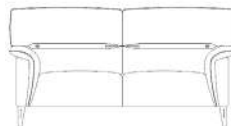

Belizza

SEATING

DIMENSIONS (mm)

□ 1790X1000X1000

L W H

□□□ 1870X1000X1000

L W H

□□□ 2050X1000X1000

L W H