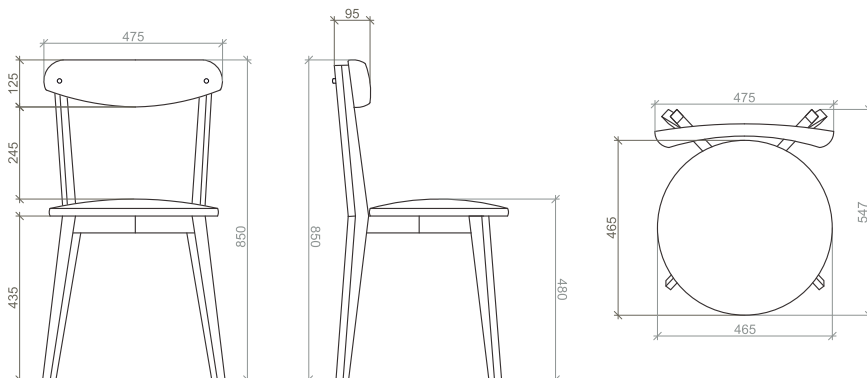

CHMSCAR0101

CHMSCAR0102

CHMSCAR0103

CHMSCAR0104

DIMENSIONS

547mm X 475mm X 850mm

CECILIA

Crafted from wood with a vibrant finish, Cecilia features a structural & raw silhouette. The high back adds comfort while the minimalistic appeal transcends passing trends.

CHMSCCL0101

CHMSCCL0102

CHMSCCL0103

CHMSCCL0104

DIMENSIONS

500mm X 425mm X 840mm

The Masaya Collection

CHMSALV0103