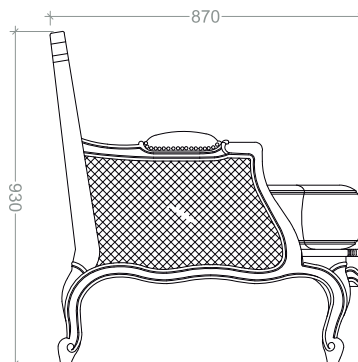

ACORRYE0101

ACORRYE0102

ACORRYE0103

DIMENSIONS

865mm X 779mm X 900mm

CHARLOTTE

Charlotte effortlessly blends modern aesthetics with luxe details. Presenting subdued luxury, perfect for your contemporary space.

ACORCHL0101

ACORCHL0102

ACORCHL0103

DIMENSIONS

800mm X 800mm X 900mm

ARTHUR

Indulge into timeless elegance with Arthur. Featuring delicate curves and plush padding, the chair exudes King-like warmth and comfort.

ACORART0101

ACORART0102

ACORART0103

DIMENSIONS

805mm X 775mm X 1070mm

SAVANNAH

A modern take on traditional design.
Savannah envelopes you into
divine comfort with its wide proportions
and adept craftsmanship.

ACORSVN0101

ACORSVN0102

ACORSVN0103

DIMENSIONS

870mm X 751mm X 930mm

The Orion Collection

ACORLEO0101

ACORELR0101