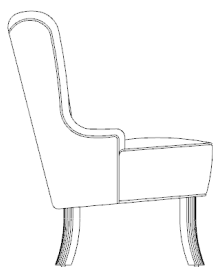

Cara

SEATING

SFSPCRA0101

SFSPCRA0102

SFSPCRA0103

SFSPCRA0104

DIMENSIONS (mm)

□ 590X700X880
L W H