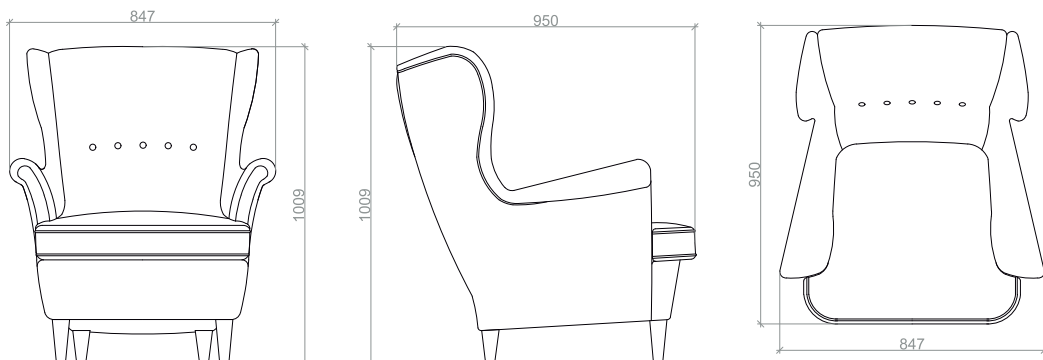

ACORRYE0101

ACORRYE0102

ACORRYE0103

DIMENSIONS

865mm X 779mm X 900mm

CHARLOTTE

Charlotte effortlessly blends modern aesthetics with luxe details. Presenting subdued luxury, perfect for your contemporary space.

ACESDVS0101

ACESDVS0102

ACESDVS0103

DIMENSIONS

950mm X 847mm X 1009mm

EDEN

Resonating with contemporary design ideologies, Eden features a conglomeration of craftsmanship and luxe living.

ACESEDN0101

ACESEDN0102

ACESEDN0103

DIMENSIONS

760mm X 750mm X 1160mm

DAYLAN

Delicate stitching contrast Daylan's bold silhouette.

Creating a perfect stand-out piece for your contemporary setting.

ACESDYL0101

ACESDYL0102

ACESDYL0103

DIMENSIONS

800mm X 800mm X 1000mm

CYRUS

Brighten up that dull corner with idyllic prints and classic high-back vintage design. Allowing you to sink into its sumptuous softness and generous proportions, Cyrus is a haven of comfort.