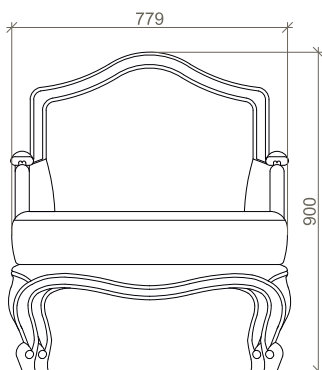

ACORLEO0102

ACORLEO0103

DIMENSIONS

700mm X 638mm X 1000mm

ELROY

Envelope into vintage bliss with Elroy. With a gorgeous silhouette featuring soft curves and enthralling details, the chair will breathe luxury into your space.

ACORELR0101

ACORELR0102

ACORELR0103

DIMENSIONS

825mm X 749mm X 1150mm

RYEN

Evocative of the palatial era with its plush padding and sumptuous details. Ryen brings in a hint of luxury into your modern spaces.

ACORRYE0101

ACORRYE0102

ACORRYE0103

DIMENSIONS

865mm X 779mm X 900mm

CHARLOTTE

Charlotte effortlessly blends modern aesthetics with luxe details. Presenting subdued luxury, perfect for your contemporary space.

ACORCHL0101

ACORCHL0102

ACORCHL0103

DIMENSIONS

800mm X 800mm X 900mm

ARTHUR

Indulge into timeless elegance with Arthur. Featuring delicate curves and plush padding, the chair exudes King-like warmth and comfort.