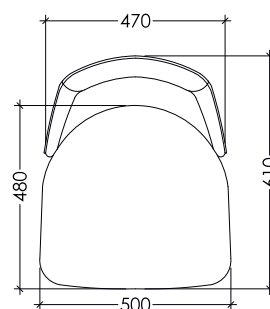

CHRMLIN0101

CHRMLIN0102

CHRMLIN0103

CHRMLIN0104

DIMENSIONS

610mm X 500mm X 880mm

REY

Upholstered in a single tone with bold stitching, Rey will tune up the style factor of your space. Its wide proportions and enveloping body ooze perpetual comfort.