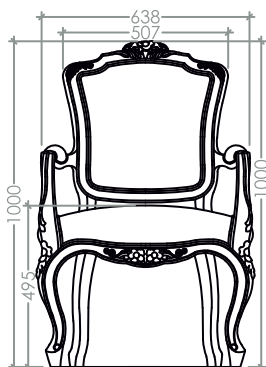

ACORLEO0102

ACORLEO0103

DIMENSIONS

700mm X 638mm X 1000mm

ELROY

Envelope into vintage bliss with Elroy. With a gorgeous silhouette featuring soft curves and enthralling details, the chair will breathe luxury into your space.

ACORELR0101

ACORELR0102

ACORELR0103

DIMENSIONS

825mm X 749mm X 1150mm

RYEN

Evocative of the palatial era with its plush padding and sumptuous details. Ryen brings in a hint of luxury into your modern spaces.

ACORRYE0101

ACORRYE0102

ACORRYE0103

DIMENSIONS

865mm X 779mm X 900mm

CHARLOTTE

Charlotte effortlessly blends modern aesthetics with luxe details. Presenting subdued luxury, perfect for your contemporary space.

ACORART0101

ACORART0102

ACORART0103

DIMENSIONS

805mm X 775mm X 1070mm

SAVANNAH

A modern take on traditional design.
Savannah envelopes you into
divine comfort with its wide proportions
and adept craftsmanship.