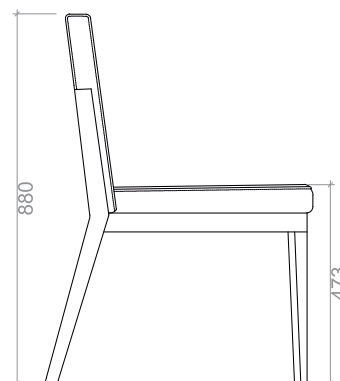

CHWSMIL0103

CHWSMIL0104

DIMENSIONS

575mm X 480mm X 855mm

ENIGMA

Enigma will make your supper stylish and lasting with its unique legs and tailored posture. The clean lines offer a contemporary appeal while you enjoy your evening in unrestricted confines.

CHWSENG0101

CHWSENG0102

CHWSENG0103

CHWSENG0104

DIMENSIONS

580mm X 460mm X 880mm

BERDINE

Berdine with a stylish silhouette features a slightly curved back for lasting comfort. Its classic features, will be a timeless addition to your space.

CHWSBRD0101

CHWSBRD0102

CHWSBRD0103

CHWSBRD0104

DIMENSIONS

540mm X 510mm X 970mm

WALDEN

Embrace your aristocratic side with breathtaking details as Walden oozes sensuality with its scalloped back and delicate design.